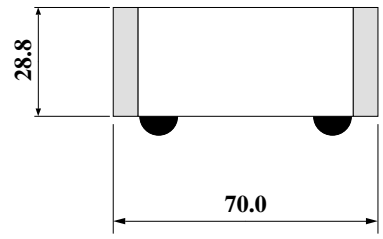

CSP168 Dsub9-F (#4-40)
01 FU1+   06 FU1-
02 FU2+   07 FU2-
03 +15V   08 +15V
04 0V   09 0V
05 -15V