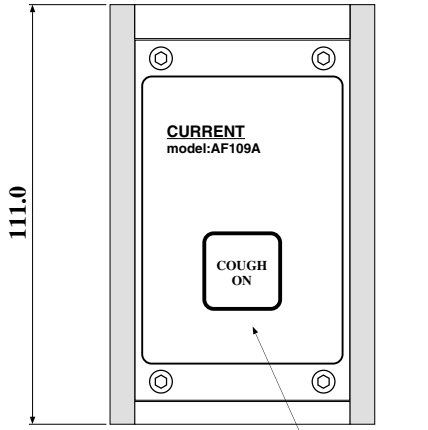

Touch switch