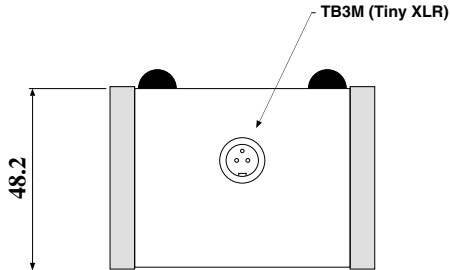

connector:TB3M Tiny XLR
1. GND
2. FUON_ (open collector)
3. +8V~+24VDC

FUON_ is open collector
max DC24V 8mA (200mW)