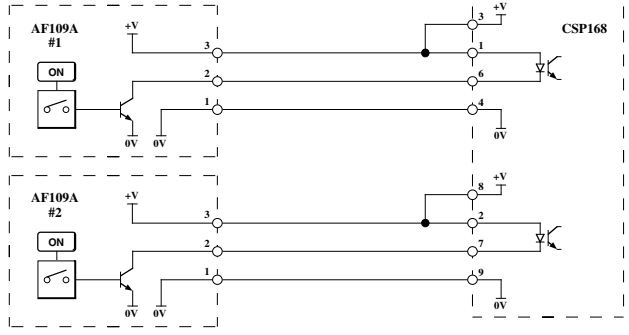

### SPECIFICATIONS

- OUTPUTS: OPEN COLLECTOR, +24V 200mW max
- POWER: +8 ~ +24VDC
- OUTPUTS CONNECTORS: TM3M (mini XLR3-M)
- CONTROL: TOUCH SWITCH
- DIMENSIONS: 70Wx47Hx112D 0.3kg

御注文型番：AF109A  
標準価格：¥72,000 (税別)  
付属品：なし

connector:TB3M Tiny XLR  
 1. GND  
 2. FUON\_ (open collector)  
 3. +8V~+24VDC

FUON\_ is open collector  
 max DC24V 8mA (200mW)

Touch switch

CSP168 Dsub9-F (#4-40)  
 01 FU1+    06 FU1-  
 02 FU2+    07 FU2-  
 03 +15V    08 +15V  
 04 0V       09 0V  
 05 -15V