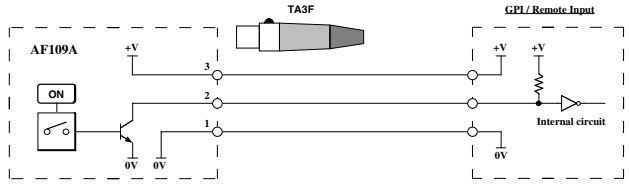

### SPECIFICATIONS

- OUTPUTS: OPEN COLLECTOR, +24V 200mW max
- POWER: +8 ~ +24VDC
- OUTPUTS CONNECTORS: TM3M (mini XLR3-M)
- CONTROL: TOUCH SWITCH
- DIMENSIONS: 70Wx47Hx112D 0.3kg

御注文型番：AF109A  
標準価格：¥72,000 (税別)  
付属品：なし

connector:TB3M Tiny XLR  
 1. GND  
 2. FUON\_ (open collector)  
 3. +8V~+24VDC

FUON\_ is open collector  
 max DC24V 8mA (200mW)

Touch switch

CSP168 Dsub9-F (#4-40)  
 01 FU1+    06 FU1-  
 02 FU2+    07 FU2-  
 03 +15V    08 +15V  
 04 0V       09 0V  
 05 -15V