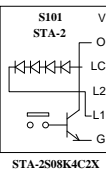

**"REMOTE" PORT**

Signal	HD	RB
FU1+	1	1
FU1-	6	2
FU2+	2	3
FU2-	7	4
+15V	3	5
+15V	8	6
0V	4	7
0V	9	8
-15V	5	9

DSUB9-F(#4-40)

**CP.2.168.103**

**AF109 No.2  
Internal Circuit**

**TOUCHSWITCH**

STA-2S08K4C2X

RB	HD	Signal
1	1	+12V to +24VDC
2	6	LED 1-
3	2	LED 2-
4	7	LED COM+
5	3	Y-FU_
6	8	GND
7	4	
8	9	
9	5	