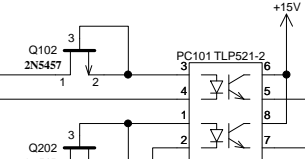

CSP168 DUAL MIC PREAMP

"REMOTE" PORT

Signal	HD	RB
FU1+	1	1
FU1-	6	2
FU2+	2	3
FU2-	7	4
+15V	3	5
+15V	8	6
0V	4	7
0V	9	8
-15V	5	9

DSUB9-F(#4-40)

CP.2.168.103

**AF109 No.2
Internal Circuit**

TOUCHSWITCH

STA-2S08K4C2X

RB	HD	Signal
1	1	+12V to +24VDC
2	6	LED 1-
3	2	LED 2-
4	7	LED COM+
5	3	Y-FU_
6	8	GND
7	4	
8	9	
9	5	

DSUB9-M (#4-40)

1.100.196

THIS VERSION SINCE DEC.2013

(c)CURRENT,INC.	AF109 ANNOUNCE UNIT	AUG.2016
H.ICHIHASHI	APPLICATION for CSP168	1 OF 1