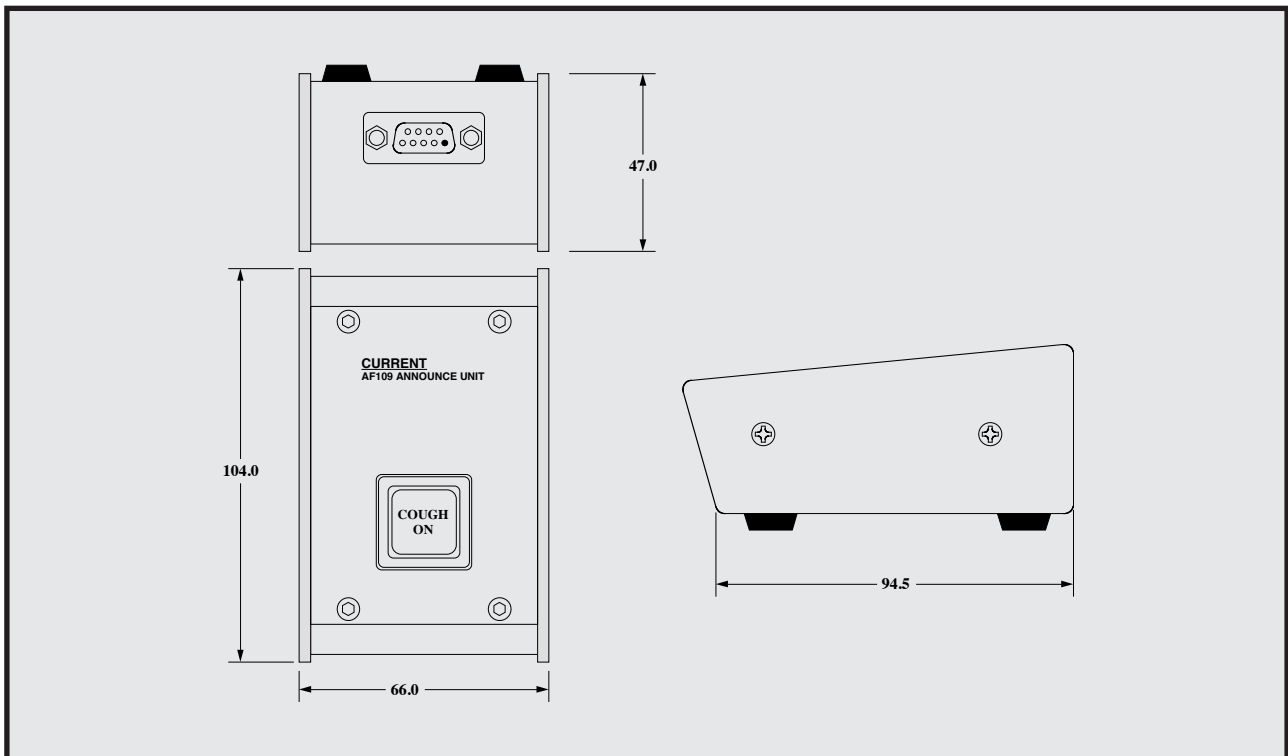

CURRENT PRODUCTS model:AF109

ANNOUNCE UNIT

Lighting touch switch

It is most suitable for cough

Compact

AF109 is switch box of a compact touch way. It is available by various purposes other than cough box.

"Touch switch"

When there is not the conductivity such as the states that wore gloves, the touch switch of the capacity detection type does not work, but, as for the touch switch adopted in AF109, the stable touch detection is possible in every state for a pressure detection type.

"Others"

AF109 can easily build cough system by combining it with microphone preamplifier CSP168 where remote control is possible. When you require headphone monitor and CUE lamp, please use AF124, AF224 and AF106.

SPECIFICATIONS

- ♣ **OUTPUTS:** OPEN COLLECTOR
- ♣ **SWITCH TALLY:** +10 ~ +24VDC
- ♣ **OUTPUTS CONNECTORS:** D9-M (#4-40)
- ♣ **CONTROL:** TOUCH SWITCH
- ♣ **DIMENSIONS:** 66Wx47Hx104D 0.5kg

Announce Unit	AF109	¥72,000
accessory : AC cable