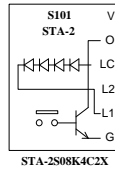

### SPECIFICATIONS

- ♣ **OUTPUTS:** OPEN COLLECTOR
- ♣ **SWITCH TALLY:** +10 ~ +24VDC
- ♣ **OUTPUTS CONNECTORS:** D9-M (#4-40)
- ♣ **CONTROL:** TOUCH SWITCH
- ♣ **DIMENSIONS:** 66Wx47Hx104D 0.5kg

Announce Unit	AF109	¥72,000
accessory : AC cable		

Dsub9-M #4-40			
01 +5~24V	06 LED-		
02 N.C.	07 LED +12~+24V		
03 Y-FU_	08 N.C.		
04 N.C.	09 N.C.		
05 N.C.			

Y-FU\_(FU output) is open collector  
max DC24V 50mA

CURRENT,INC.	AF109 COUGH BOX	Dec.2013
H.ICHIHASHI	PANEL DIAGRAM	AF109-D2013

**AF109 No.1  
Internal Circuit**

**TOUCHSWITCH**

STA-2S08K4C2X

RB	HD	Signal
1	1	+12V to +24VDC
2	6	LED 1-
3	2	LED 2-
4	7	LED COM+
5	3	Y-FU_
6	8	GND
7	4	
8	9	
9	5	

DSUB9-M (#4-40)

**1.100.196**

**CSP168 DUAL MIC PREAMP**