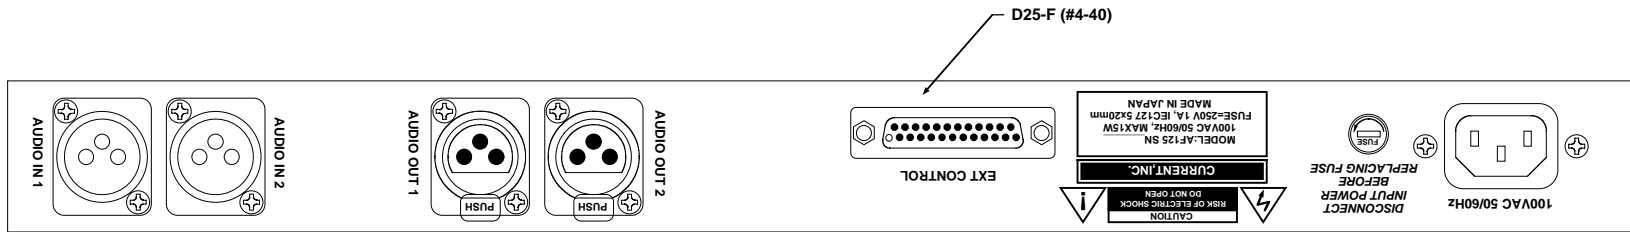

303

44

482

Aug.2004

(c)CURRENT,INC.	VCA UNIT AF125	FEB. 99
H.ICHIHASHI	PANEL DIAGRAM	AF125-D-2004