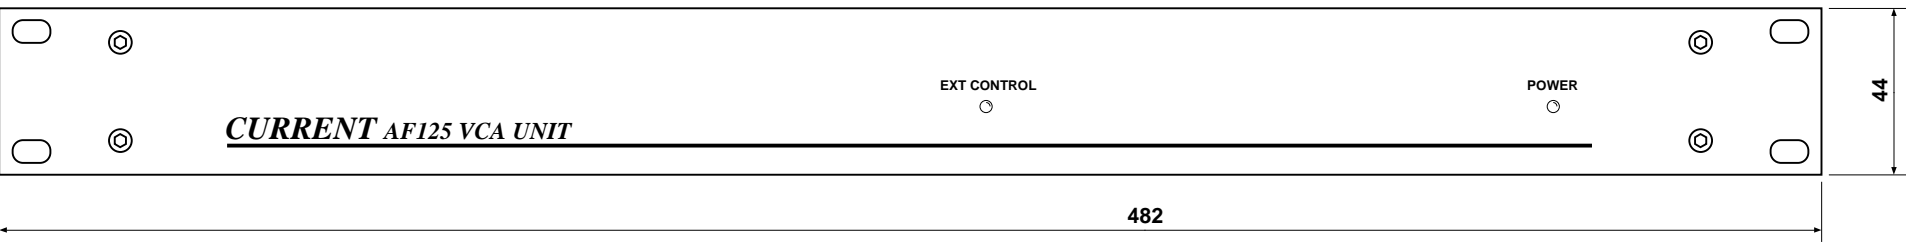

303

44

482

Aug.2004

(c)CURRENT,INC.	VCA UNIT AF125	FEB. 99
H.ICHIHASHI	PANEL DIAGRAM	AF125-D-2004