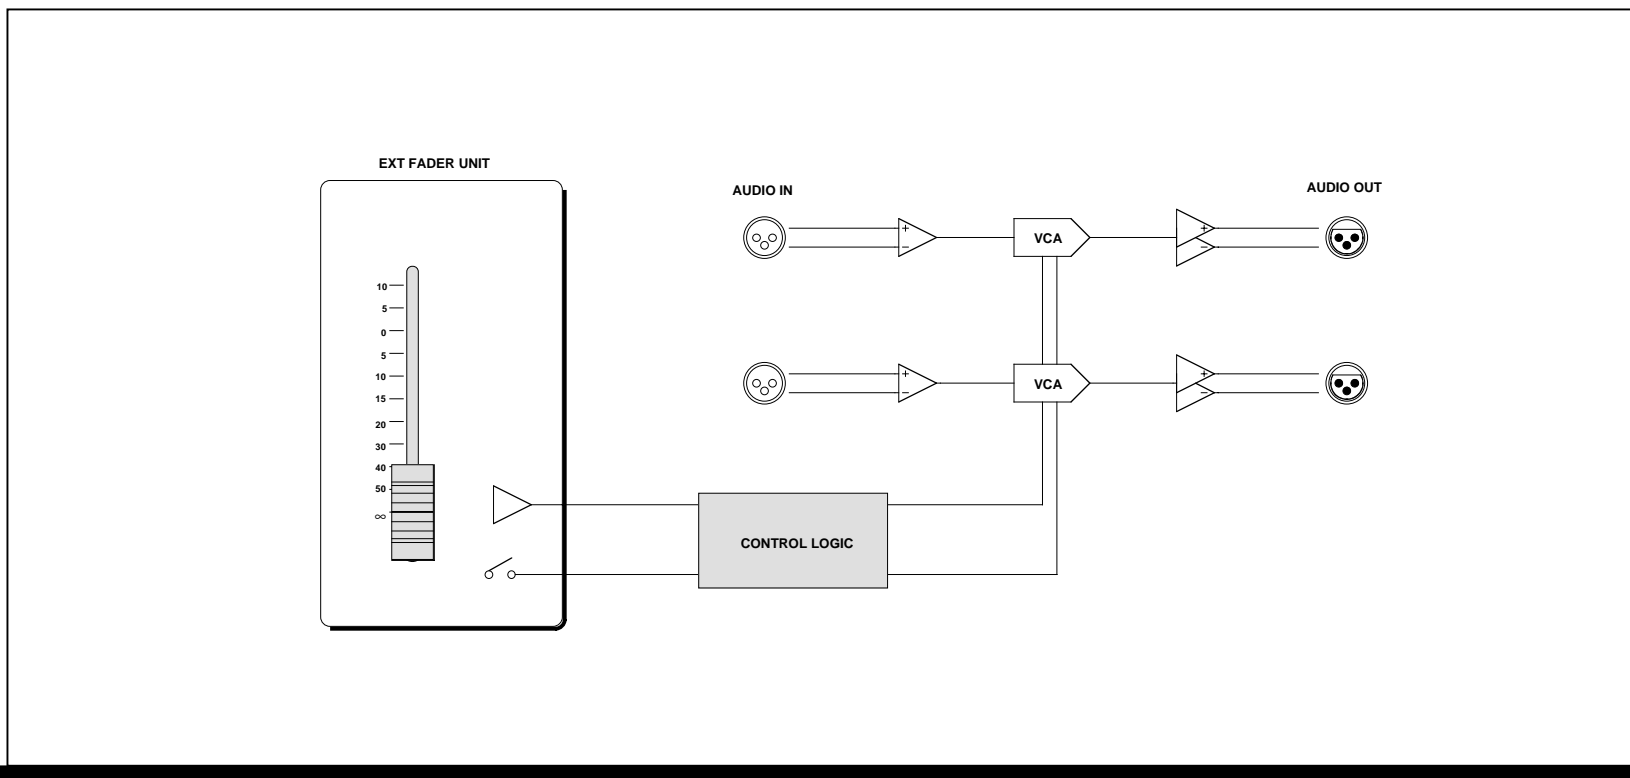

303

44

482

Aug.2004

(c)CURRENT,INC.	VCA UNIT AF125	FEB. 99
H.ICHIHASHI	PANEL DIAGRAM	AF125-D-2004