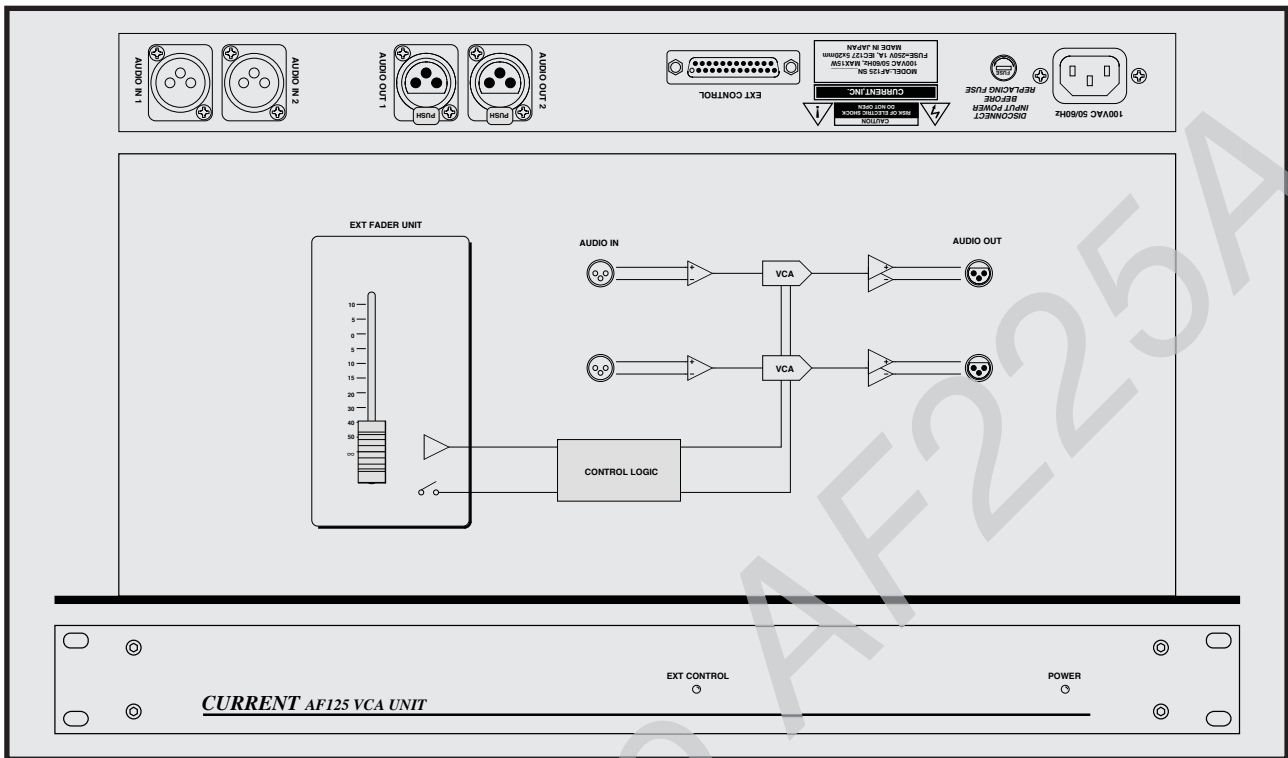

CURRENT PRODUCTS model:AF125

STEREO VCA UNIT

Stereo VCA

It is most suitable as audio interface for cough
 Low noise, high-quality sound
 19 inches 1U size

AF125 is the stereo VCA unit which is most suitable as audio interface for cough. It can control the audio of 2 channels with 1 cough by stereo specifications. Additionally, it is applicable to not only the cough but also the purpose that is various high qualities because it uses parts of high-quality sound.

"AF124 connection"

When it uses AF125 in combination with announcement unit AF124, it works as cut interface of the ON/OFF action. Even if VCA to Fade-in and fade-out in a short time is an ON/OFF action, it does not occur by a click noise. Additionally, it is not necessary to prepare a power supply extra because the power supply service for AF124 is possible.

"Control"

Forced ON, forced OFF are possible regardless of a control state of the cough, too.

"Others"

It can change a standard switch action to a VCA level continuation variable type by fader connected to external with an option. In this case it is possible for a variable to voltage control to 0dB to infinite dB in 0V to +5V or 0V to +10V. AF225 of related products is a dual VCA unit variable consecutively.