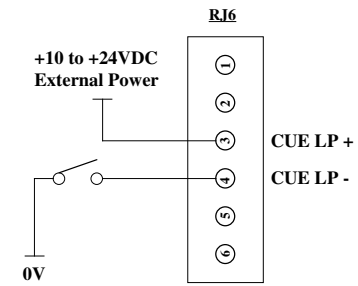

"RJ6 Modular"

- 1 NC
- 2 NC
- 3 CUE LP +
- 4 CUE LP -
- 5 NC
- 6 NC

SPECIFICATIONS

● CONNECTOR: RJ11 modular jack

● CUE COLOR: SUPER RED

● CUE VOLTAGE: 12 to 24VDC, 20mA, without polarity

● DIMENSIONS: 110Wx46Hx140D, 0.3kg

The specifications are subject to change without notice. 記載内容は予告なく変更することがありますのであらかじめご了承ください。

- RJ11**
- 1
 - 2
 - 3 CUE LP +
 - 4 CUE LP -
 - 5
 - 6

OPEN COLLECTOR INTERFACE

SWITCH/RELAY CONTACT INTERFACE