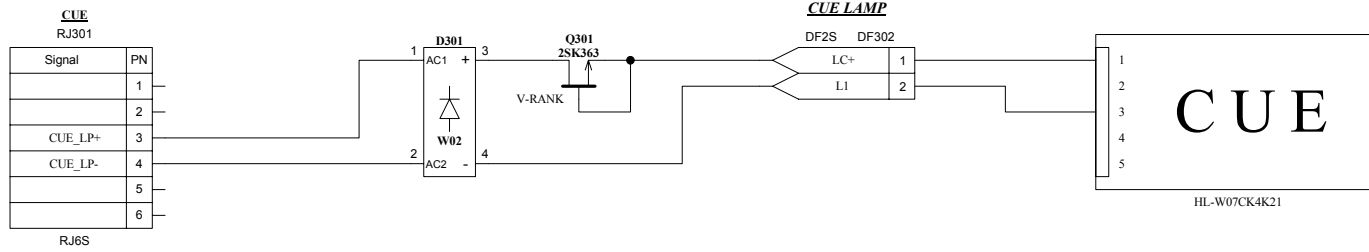

MAR.2006
DEC.2003

(c)CURRENT,INC.	CUE LAMP AF205A/206	AUG.2002
HICHIHASHI	1.124.204	1 OF 1