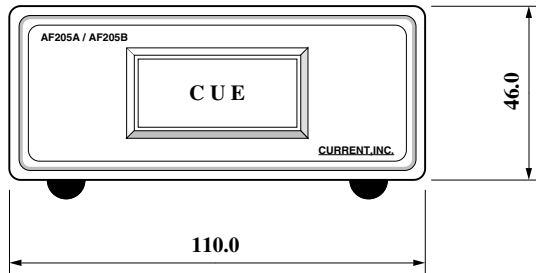

1. **RJ11**
2. 1
   - 2
   - 3 CUE LP +
   - 4 CUE LP -
   - 5
   - 6

OPEN COLLECTOR INTERFACE

SWITCH/RELAY CONTACT INTERFACE

(c)CURRENT,INC.	AF205A CUE LAMP	Feb.2019
H.ICHIHASHI	PANEL DIAGRAM	AF205A-D2019