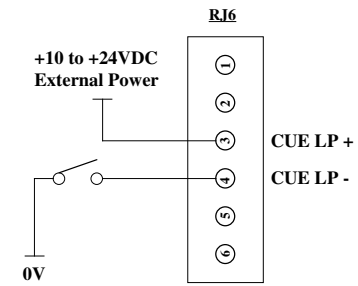

### "RJ11 Modular"

- 1 NC
- 2 NC
- 3 CUE LP +
- 4 CUE LP -
- 5 NC
- 6 NC

### SPECIFICATIONS

- ♣ **CONNECTOR:** RJ11 modular jack
- ♣ **CUE COLOR:** SUPER RED
- ♣ **CUE VOLTAGE:** 9 to 24VDC, 20mA, without polarity
- ♣ **DIMENSIONS:** 110Wx46Hx140D, 0.3kg

Order number: AF205A ¥32,000  
accessory : None

- RJ11**
- 1
  - 2
  - 3 CUE LP +
  - 4 CUE LP -
  - 5
  - 6

**OPEN COLLECTOR INTERFACE**

**SWITCH/RELAY CONTACT INTERFACE**

(c)CURRENT, INC.	AF205A CUE LAMP	Feb.2019
H.ICHIIHASHI	PANEL DIAGRAM	AF205A-D2019