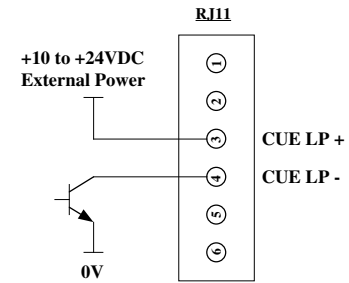

### "RJ11 Modular"

- 1 NC
- 2 NC
- 3 CUE LP +
- 4 CUE LP -
- 5 NC
- 6 NC

### SPECIFICATIONS

- ♣ **CONNECTOR:** RJ11 modular jack
- ♣ **CUE COLOR:** SUPER RED
- ♣ **CUE VOLTAGE:** 9 to 24VDC, 20mA, without polarity
- ♣ **DIMENSIONS:** 110Wx46Hx140D, 0.3kg

Order number: AF205A ¥32,000  
accessory : None

- RJ11**
- 1
  - 2
  - 3 CUE LP +
  - 4 CUE LP -
  - 5
  - 6

**OPEN COLLECTOR INTERFACE**

**SWITCH/RELAY CONTACT INTERFACE**

(c)CURRENT, INC.	AF205A CUE LAMP	Feb.2019
H.ICHIIHASHI	PANEL DIAGRAM	AF205A-D2019