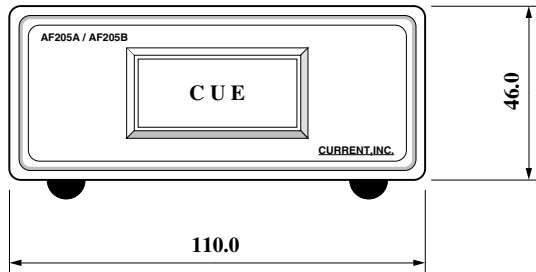

1. **RJ11**
2. 1
   - 2
   - 3 CUE LP +
   - 4 CUE LP -
   - 5
   - 6

OPEN COLLECTOR INTERFACE

SWITCH/RELAY CONTACT INTERFACE

(c)CURRENT, INC.	AF205A CUE LAMP	Feb.2019
H.ICHIIHASHI	PANEL DIAGRAM	AF205A-D2019