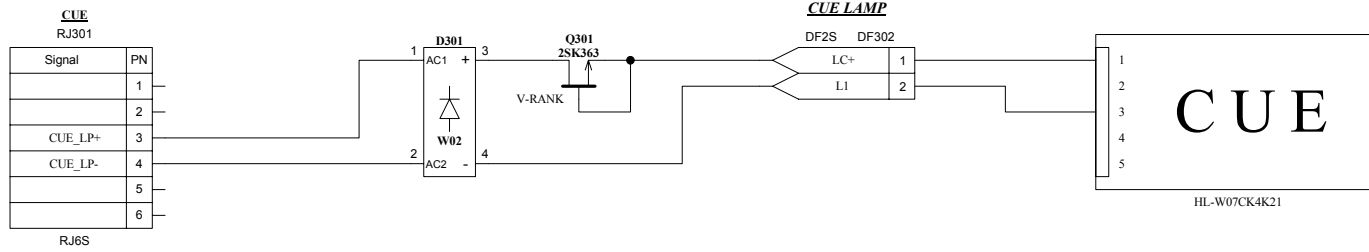

### SPECIFICATIONS

- ♣ **CONNECTOR:** RJ11 modular jack
- ♣ **CUE COLOR:** SUPER RED
- ♣ **CUE VOLTAGE:** 9 to 24VDC, 20mA, without polarity
- ♣ **DIMENSIONS:** 110Wx46Hx140D, 0.3kg

Order number: AF205A ¥32,000  
accessory : None

- RJ11**
- 1
  - 2
  - 3 CUE LP +
  - 4 CUE LP -
  - 5
  - 6

**OPEN COLLECTOR INTERFACE**

**SWITCH/RELAY CONTACT INTERFACE**

(c)CURRENT, INC.	AF205A CUE LAMP	Feb.2019
H.ICHIIHASHI	PANEL DIAGRAM	AF205A-D2019