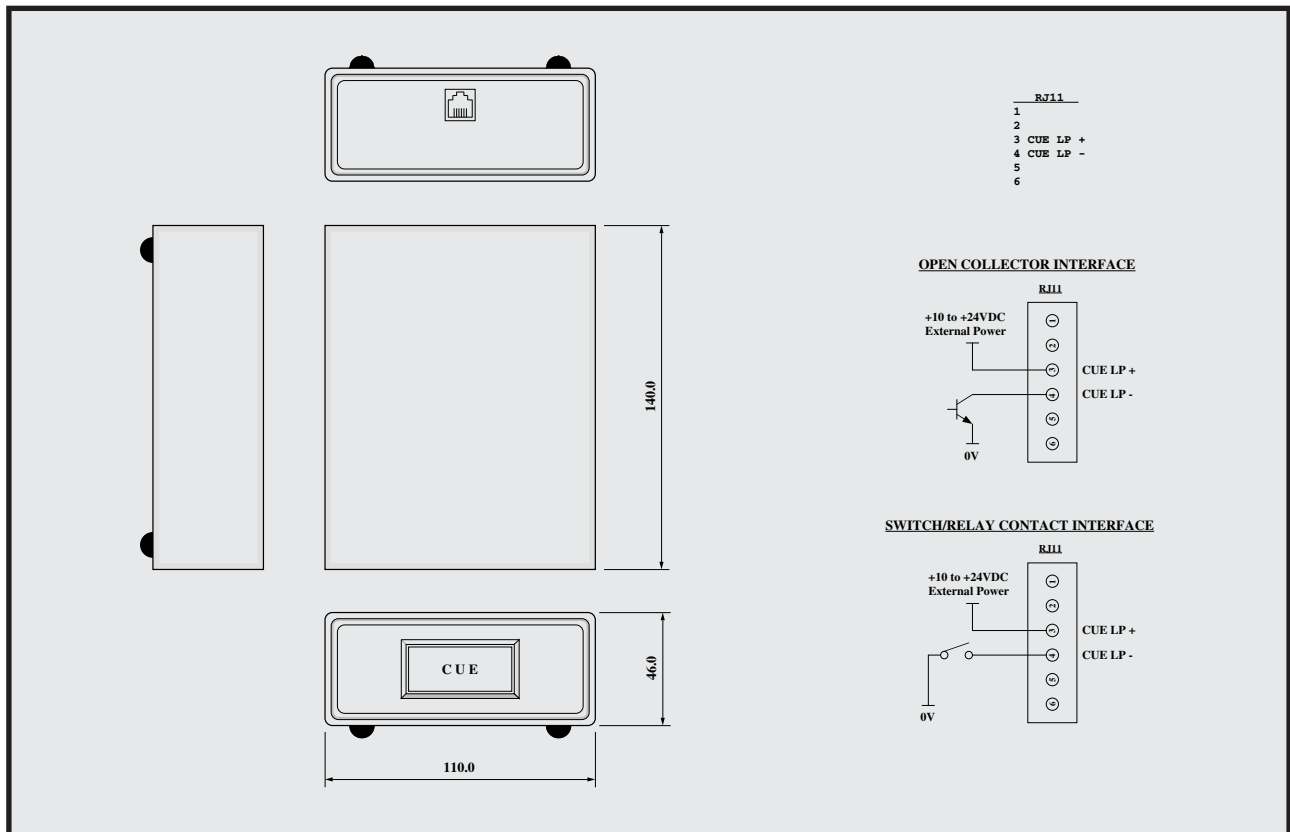

### CUE lamp box

Tarry display of every kind  
High intensity LED  
Compact

*It is cue lamp box which AF205A connects with cough box, and is available. Compact size allows setting at position that it is easy to see.*