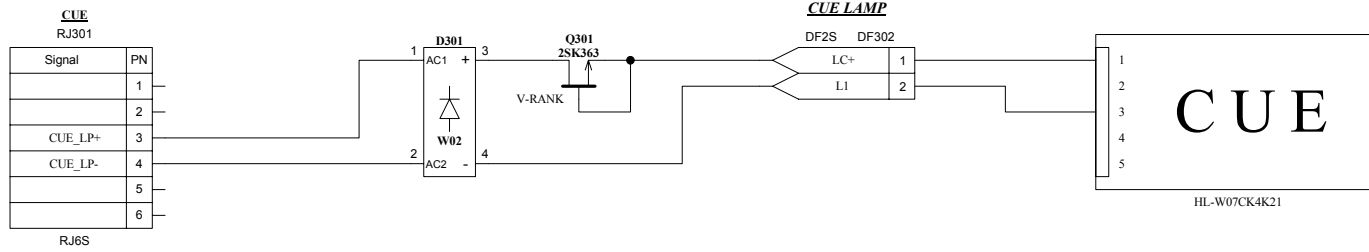

#### SPECIFICATIONS

- 🍏CONNECTOR: RJ11 modular jack
- 🍏CUE COLOR: SUPER RED
- 🍏CUE VOLTAGE: 9 to 24VDC, 20mA, without polarity
- 🍏INDICATOR SIZE: 44x20
- 🍏DIMENSIONS: 70Wx47Hx112D, 0.3kg

御注文型番: AF206  
標準価格: ¥36,000(税別)  
付属品: なし

- RJ11**
- 1
  - 2
  - 3 CUE LP +
  - 4 CUE LP -
  - 5
  - 6

**OPEN COLLECTOR INTERFACE**

**SWITCH/RELAY CONTACT INTERFACE**

(c)CURRENT,INC.	AF206 CUE LAMP	May.2012
H.ICHIHASHI	PANEL DIAGRAM	AF206-D2012

MAR.2006  
DEC.2003