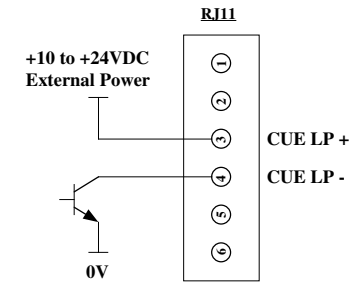

#### "RJ11 Modular"

- 1 NC, 2 NC
- 3 CUE LP +
- 4 CUE LP -
- 5 NC, 6 NC

#### SPECIFICATIONS

- 🍏CONNECTOR: RJ11 modular jack
- 🍏CUE COLOR: SUPER RED
- 🍏CUE VOLTAGE: 9 to 24VDC, 20mA, without polarity
- 🍏INDICATOR SIZE: 44x20
- 🍏DIMENSIONS: 70Wx47Hx112D, 0.3kg

御注文型番: AF206  
標準価格: ¥36,000(税別)  
付属品: なし

- RJ11**
- 1
  - 2
  - 3 CUE LP +
  - 4 CUE LP -
  - 5
  - 6

**OPEN COLLECTOR INTERFACE**

**SWITCH/RELAY CONTACT INTERFACE**

(c)CURRENT,INC.	AF206 CUE LAMP	May.2012
H.ICHIHASHI	PANEL DIAGRAM	AF206-D2012

MAR.2006  
DEC.2003