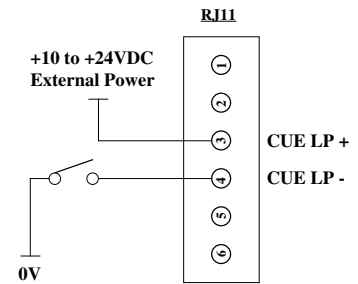

#### "RJ11 Modular"

- 1 NC, 2 NC
- 3 CUE LP +
- 4 CUE LP -
- 5 NC, 6 NC

#### SPECIFICATIONS

- 🍏CONNECTOR: RJ11 modular jack
- 🍏CUE COLOR: SUPER RED
- 🍏CUE VOLTAGE: 9 to 24VDC, 20mA, without polarity
- 🍏INDICATOR SIZE: 44x20
- 🍏DIMENSIONS: 70Wx47Hx112D, 0.3kg

御注文型番: AF206  
標準価格: ¥36,000(税別)  
付属品: なし

- RJ11**
- 1
  - 2
  - 3 CUE LP +
  - 4 CUE LP -
  - 5
  - 6

**OPEN COLLECTOR INTERFACE**

**SWITCH/RELAY CONTACT INTERFACE**

(c)CURRENT,INC.	AF206 CUE LAMP	May.2012
H.ICHIHASHI	PANEL DIAGRAM	AF206-D2012

MAR.2006  
DEC.2003