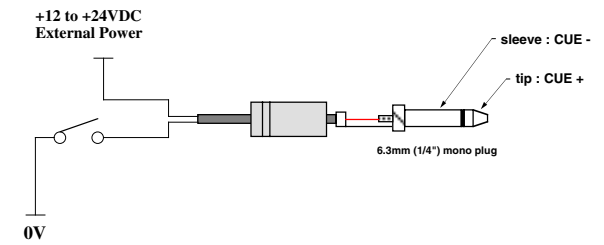

1/4" (6.3mm) TS Phone
 Tip CUE LP +
 Sleeve CUE LP -

OPEN COLLECTOR INTERFACE

SWITCH/RELAY CONTACT INTERFACE

(c)CURRENT,INC.	AF206A CUE LAMP	Jan.2020
H.ICHIHASHI	PANEL DIAGRAM	AF206A-D