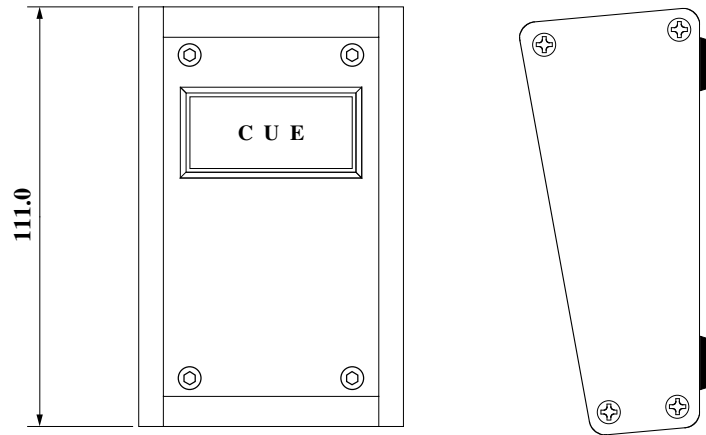

1. **RJ11**
2. 1
   - 2
   - 3 CUE LP +
   - 4 CUE LP -
   - 5
   - 6

OPEN COLLECTOR INTERFACE

SWITCH/RELAY CONTACT INTERFACE

(c)CURRENT,INC.	AF206 CUE LAMP	May.2012
H.ICHIHASHI	PANEL DIAGRAM	AF206-D2012