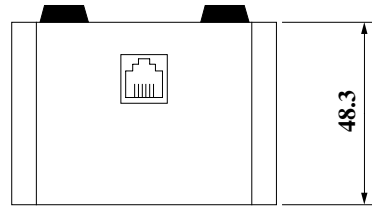

1. **RJ11**
2. 1
   - 2
   - 3 CUE LP +
   - 4 CUE LP -
   - 5
   - 6