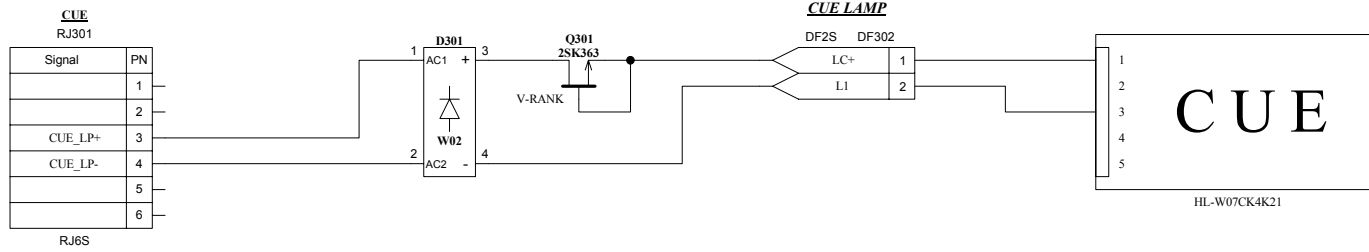

SPECIFICATIONS

- ♣ **CONNECTOR:** RJ11 modular jack
- ♣ **CUE COLOR:** SUPER RED
- ♣ **CUE VOLTAGE:** 9 to 24VDC, 20mA, without polarity
- ♣ **INDICATOR SIZE:** 44x20
- ♣ **DIMENSIONS:** 70Wx47Hx112D, 0.5kg

CUE Lamp	AF206	¥36,000
accessory : None		

- RJ11**
- 1
 - 2
 - 3 CUE LP +
 - 4 CUE LP -
 - 5
 - 6

OPEN COLLECTOR INTERFACE

SWITCH/RELAY CONTACT INTERFACE

(c)CURRENT,INC.	AF206 CUE LAMP	May.2012
H.ICHIHASHI	PANEL DIAGRAM	AF206-D2012