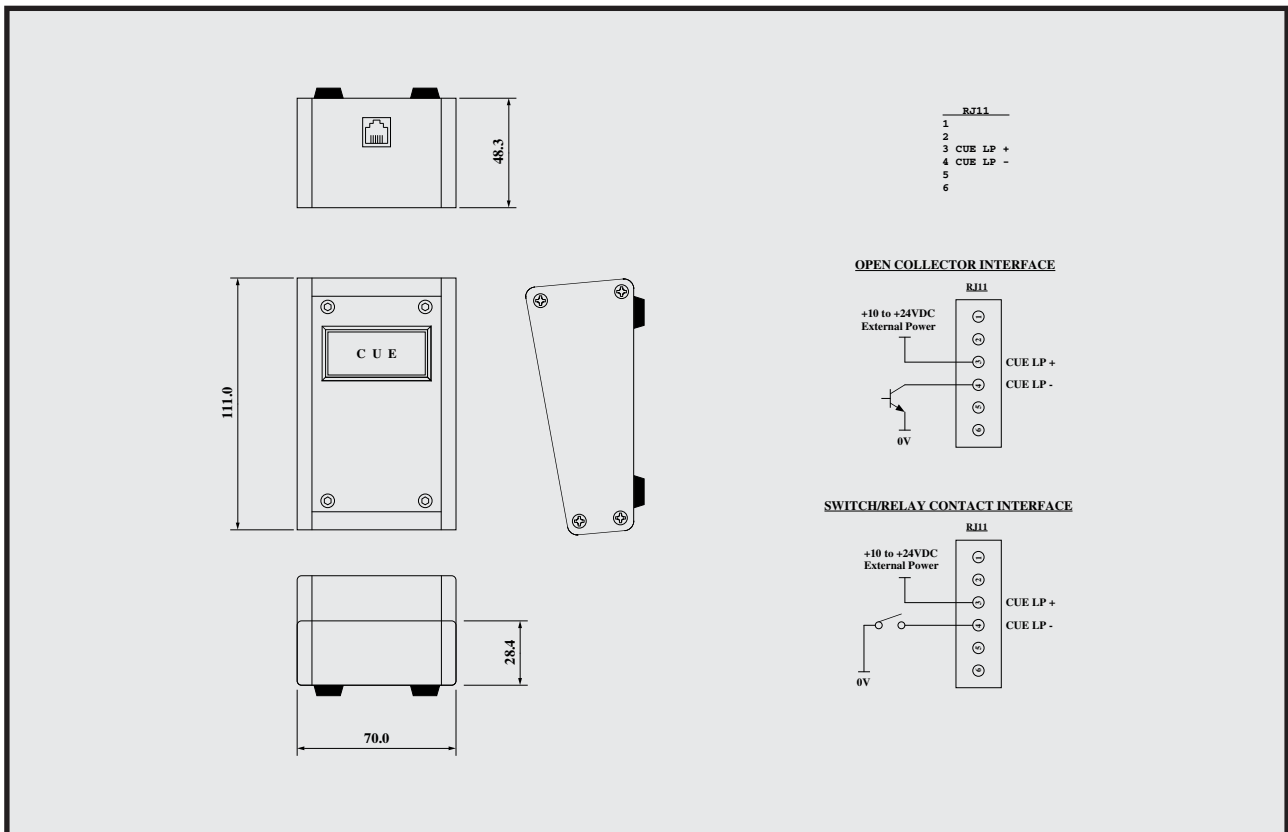

CURRENT PRODUCTS model:AF206

CUE LAMP

Cue lamp box
Tarry display of every kind
High intensity LED
Compact

It is cue lamp box which AF206 connects with cough box, and is available. Compact size allows setting at position that it is easy to see.

"CUE"

CUE lamp emits light in super red with high visibility. In addition, change of name is applicable for other purposes because it is easily possible by changing film.

"Connection"

It has used modular jack for connector and can be easily connected with commercial cable. Power supply supports in 12 to 24VDC, and cable can use even cross by straight because polarity does not matter.

SPECIFICATIONS

- ♣ **CONNECTOR:** RJ11 modular jack
- ♣ **CUE COLOR:** SUPER RED
- ♣ **CUE VOLTAGE:** 9 to 24VDC, 20mA, without polarity
- ♣ **INDICATOR SIZE:** 44x20
- ♣ **DIMENSIONS:** 70Wx47Hx112D, 0.5kg