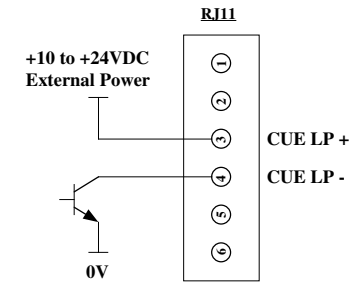

OPEN COLLECTOR INTERFACE