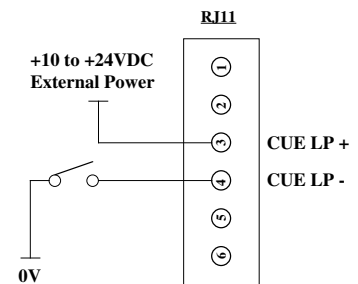

SPECIFICATIONS

- ♣ **CONNECTOR:** RJ11 modular jack
- ♣ **CUE COLOR:** SUPER RED
- ♣ **CUE VOLTAGE:** 9 to 24VDC, 20mA, without polarity
- ♣ **INDICATOR SIZE:** 44x20
- ♣ **DIMENSIONS:** 70Wx47Hx112D, 0.5kg

CUE Lamp	AF206	¥36,000
accessory : None		

- RJ11**
- 1
 - 2
 - 3 CUE LP +
 - 4 CUE LP -
 - 5
 - 6

OPEN COLLECTOR INTERFACE

SWITCH/RELAY CONTACT INTERFACE

(c)CURRENT,INC.	AF206 CUE LAMP	May.2012
H.ICHIHASHI	PANEL DIAGRAM	AF206-D2012