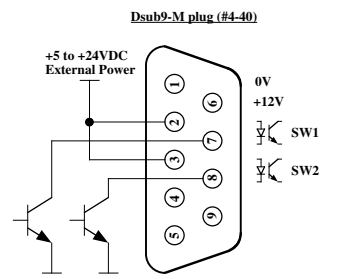

OPEN COLLECTOR / TALLY INTERFACE