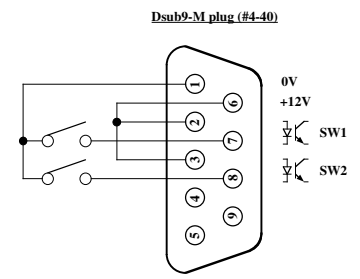

SWITCH/RELAY CONTACT INTERFACE

(c)CURRENT,INC.	AF235 DIMINISH4	Oct.2019
H.ICHIHASHI	PANEL DIAGRAM	AF235-D