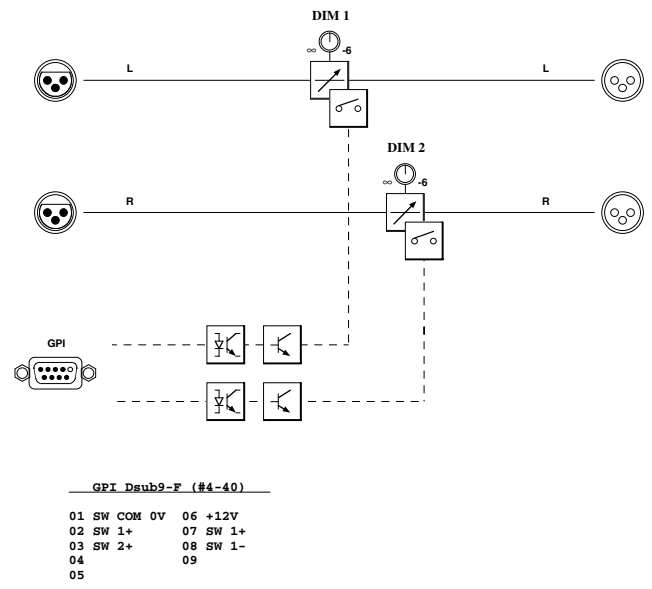

#### GPI Dsub9-F (#4-40)

01 SW COM 0V	06 LP COM +12V
02 SW 1+	07 SW 1-
03 SW 2+	08 SW 2-
04	09
05	

#### SPECIFICATIONS

- ◆INPUT: 2ch, BALANCED, XLR3-F
- ◆OUTPUT: 2ch, BALANCED, XLR3-M
- ◆GPI PORT: Dsub9-F (#4-40), opt coupler isolated
- ◆CONTROL: DIM level each, -6dB ~ ∞
- ◆OUTPUT IMPEDANCE: Normally source impedance, 10kΩ on DIM,
- ◆DIMENSIONS: 110Wx46Hx140D, 0.5kg
- ◆MAINS: 100VAC 50/60Hz, MAX 1W

(c)CURRENT,INC. www.crnt.co.jp

**OPEN COLLECTOR / TALLY INTERFACE**

**SWITCH/RELAY CONTACT INTERFACE**

(c)CURRENT,INC.	<b>AF235 DIMINISH4</b>	Oct.2019
H.ICHIHASHI	<b>PANEL DIAGRAM</b>	AF235-D