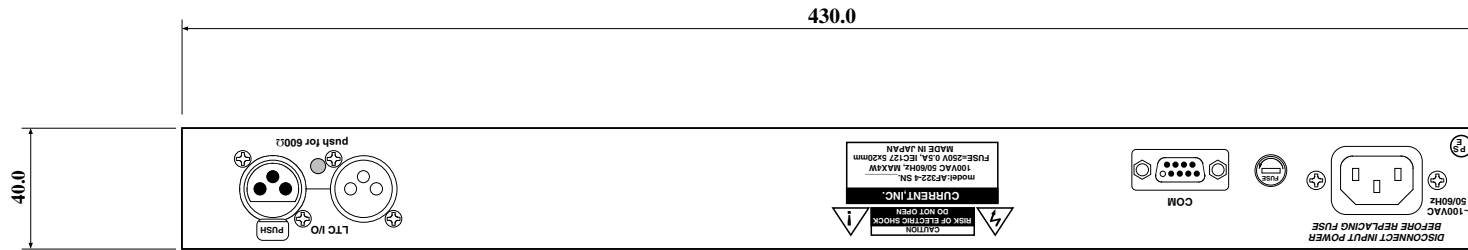

(c)CURRENT,INC.	LTC DISPLAY AF322-4	Nov.2023
H.ICHIHASHI	PANEL DIAGRAM	AF322-4D