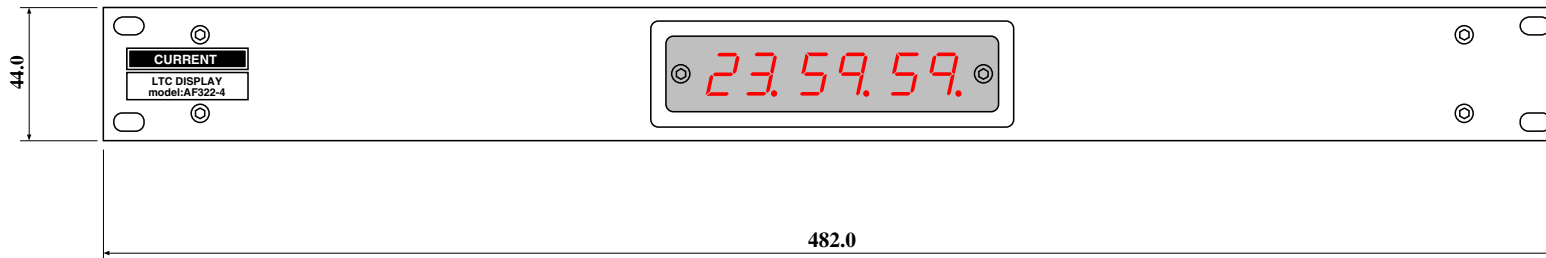

(c)CURRENT,INC.	LTC DISPLAY AF322-4	Nov.2023
H.ICHIHASHI	PANEL DIAGRAM	AF322-4D