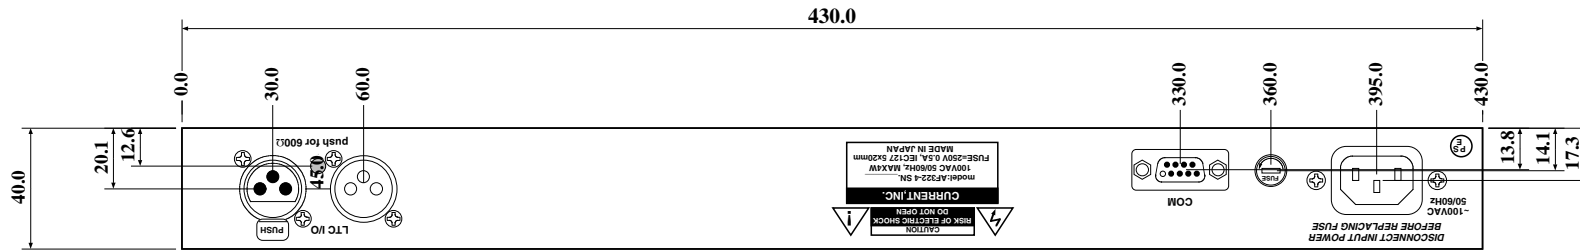

(c)CURRENT,INC.	LTC DISPLAY AF322-4	Nov.2023
H.ICHIHASHI	PANEL DIAGRAM	AF322-4D