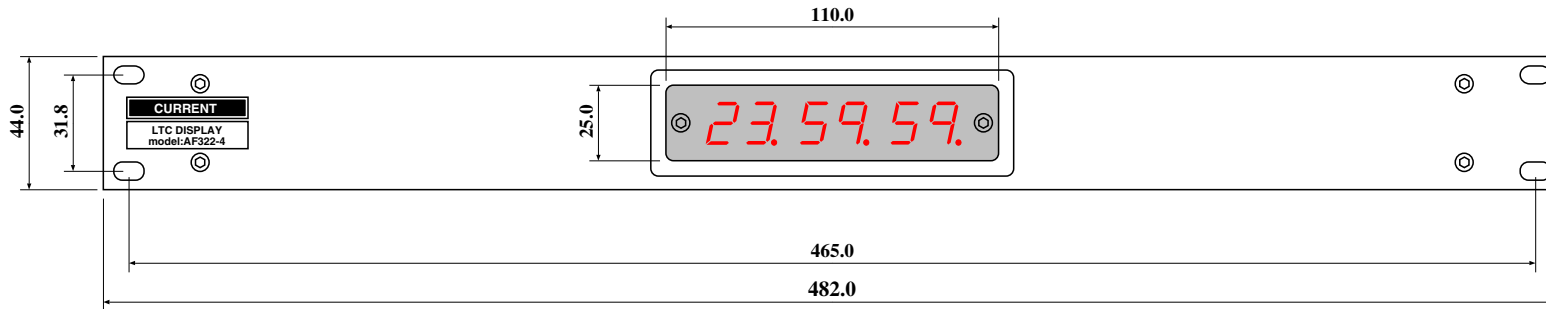

(c)CURRENT,INC.	LTC DISPLAY AF322-4	Nov.2023
H.ICHIHASHI	PANEL DIAGRAM	AF322-4D