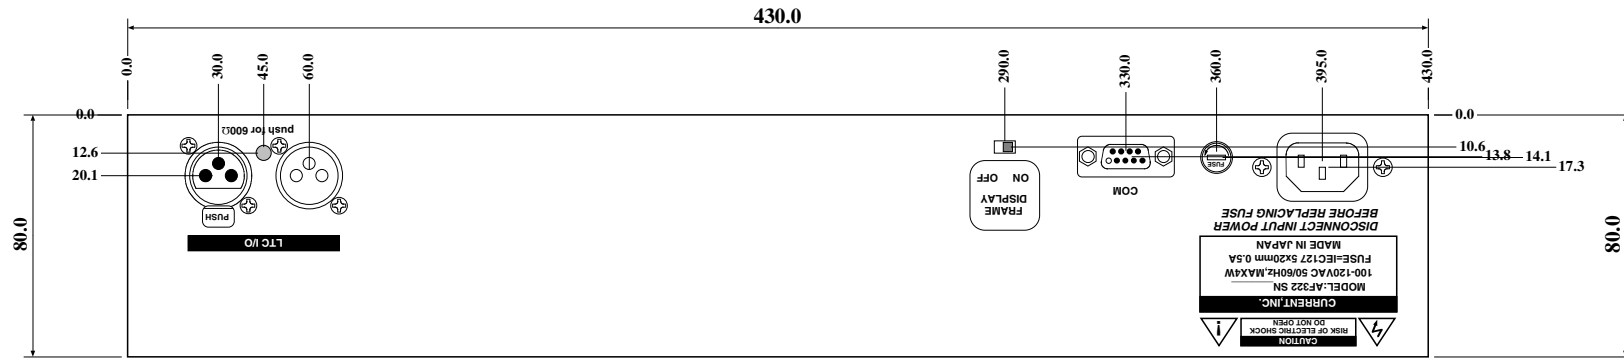

(c)CURRENT,INC.	LTC DISPLAY AF322	Oct.2023
H.ICHIHASHI	PANEL DIAGRAM	Feb.2017
		Apr.2003
		AF322-D2023