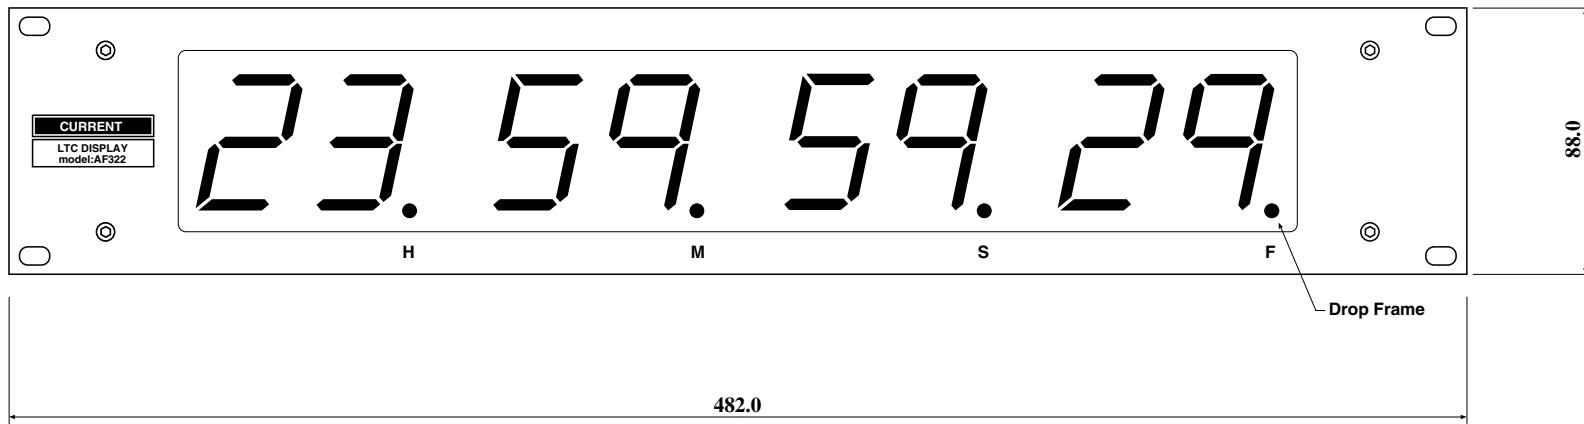

Oct.2023
Feb.2017

(c)CURRENT,INC.	LTC DISPLAY AF322	Apr.2003
H.ICHIHASHI	PANEL DIAGRAM	AF322-D2023