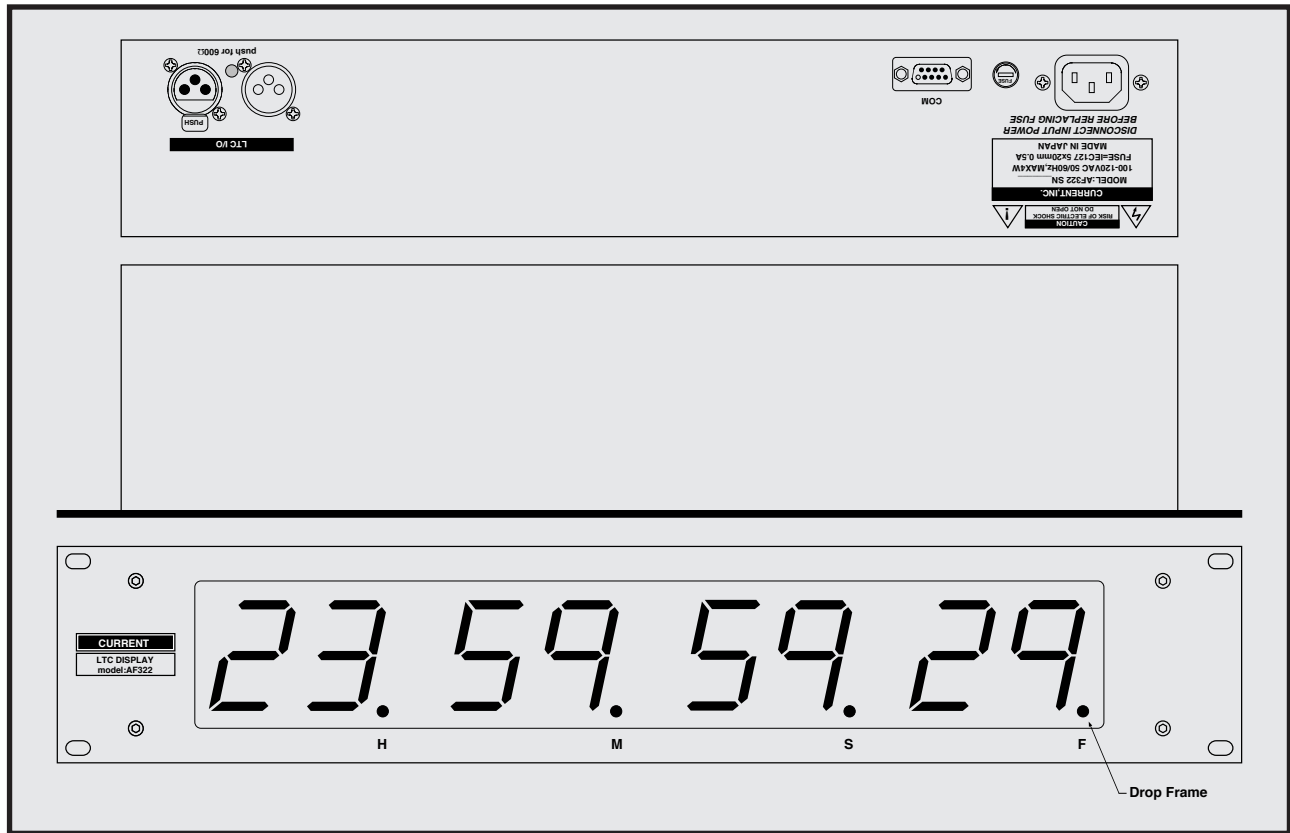

## LTC DISPLAY

Large LTC display  
The through output  
600  $\Omega$  line support  
19 inches 2U size

**AF322 is LTC display using the large LED with high visibility. It reads it from 1/30 to 20 times speed and it is possible and supports in a frame rate of 24, 25, 29.97 and 30.**

### "Input and output"

As for the input, a female of XLR3, the through output are male connectors of XLR3. The input and output connectors is directly connected to and can input from either. Moreover, the 600  $\Omega$  termination switch is implemented, too.

### "Display"

The display uses red LED of the 45mm size, and the visibility is very high. In addition, in the case of LTC of the Drop frame, the decimal point of the digit of 1 frame turns on.