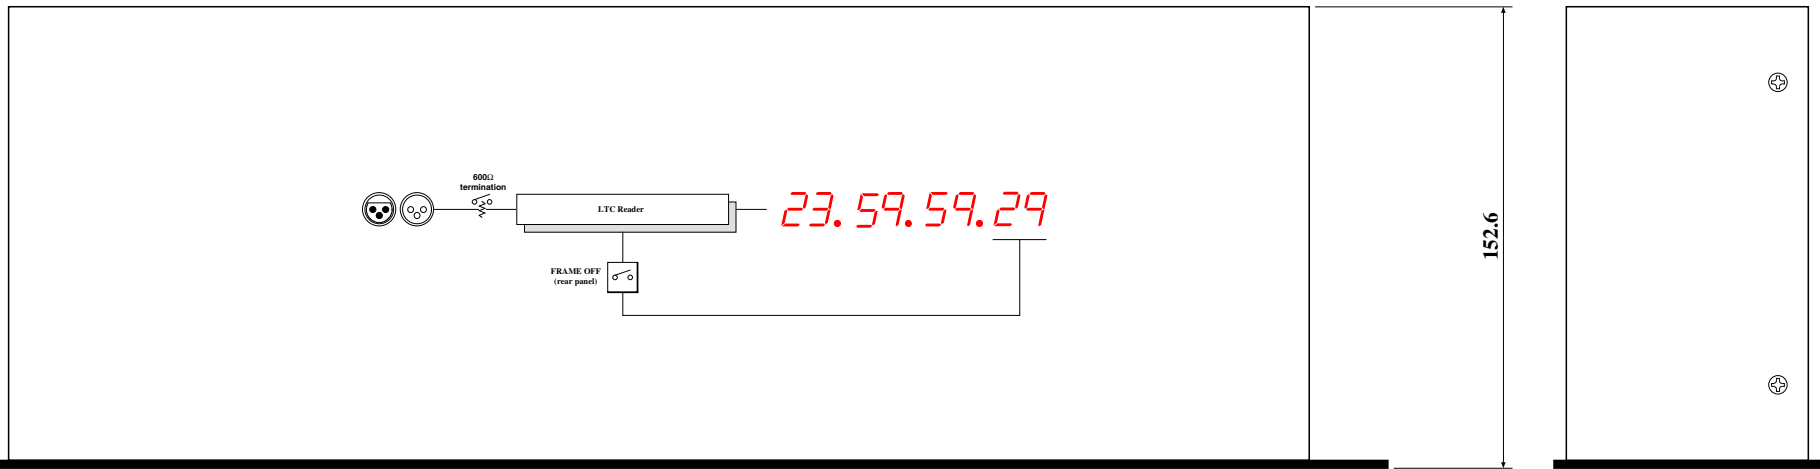

Oct.2023
Feb.2017

(c)CURRENT,INC.	LTC DISPLAY AF322	Apr.2003
H.ICHIHASHI	PANEL DIAGRAM	AF322-D2023