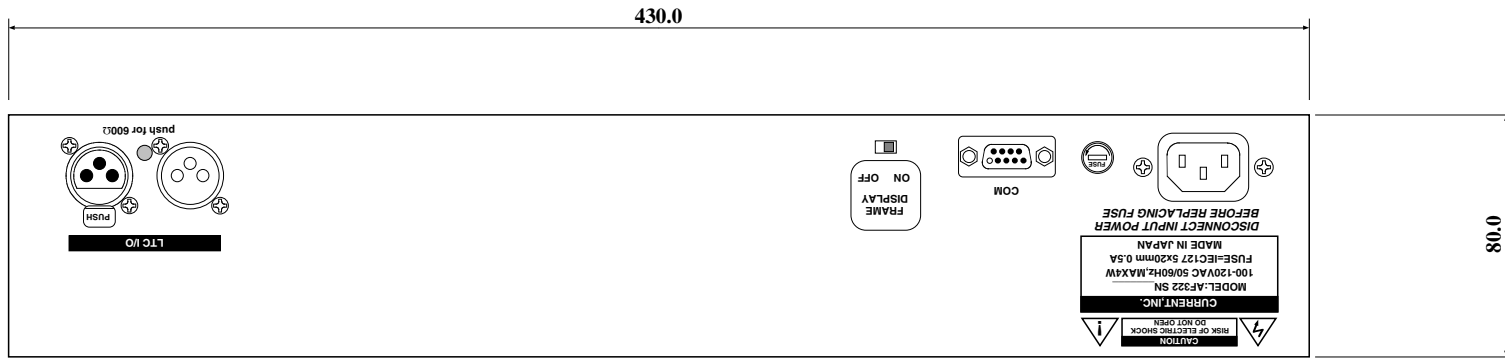

Oct.2023
Feb.2017

(c)CURRENT,INC.	LTC DISPLAY AF322	Apr.2003
H.ICHIHASHI	PANEL DIAGRAM	AF322-D2023