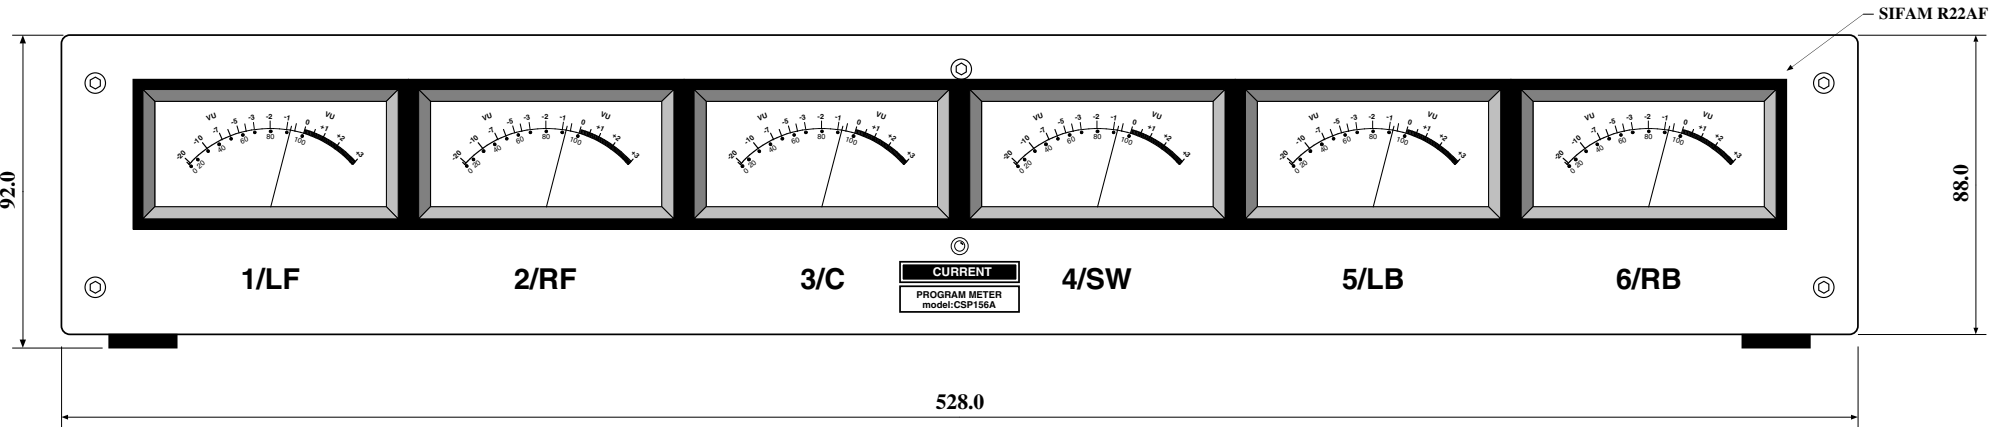

90.08

152.6

92.0

528.0

88.0

(c)CURRENT,INC.	PROGRAM METER CSP156A	Sep.2004
H.ICHIHASHI	PANEL DIAGRAM	CSP156A-D

Nov.2010