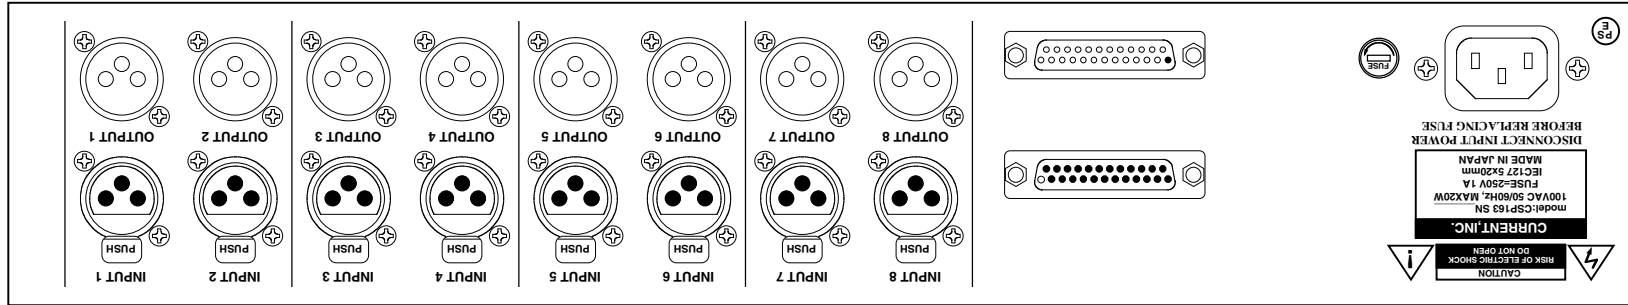

302.6

88.0

482.0

CURRENT, INC.	8:8 LEVEL UNIT CSP163	Aug.2017
H.ICHIHASHI	PANEL DIAGRAM	CSP163-D201- rev2