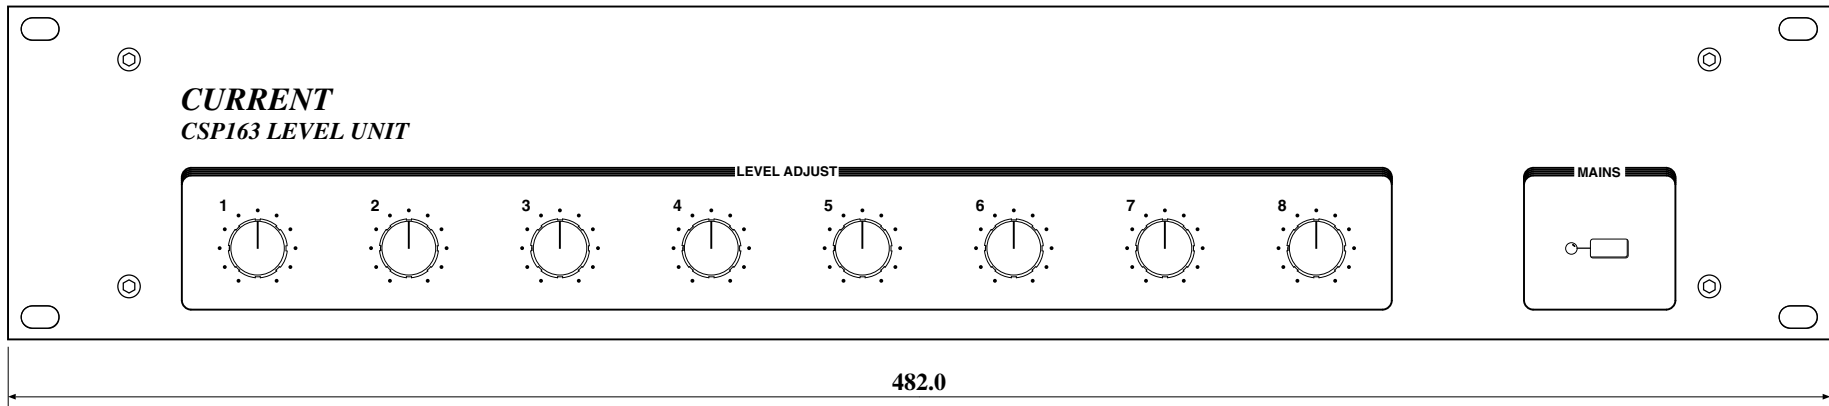

88.0

482.0

CURRENT, INC.	8:8 LEVEL UNIT CSP163	Aug.2017
H.ICHIHASHI	PANEL DIAGRAM	CSP163-D201- rev2