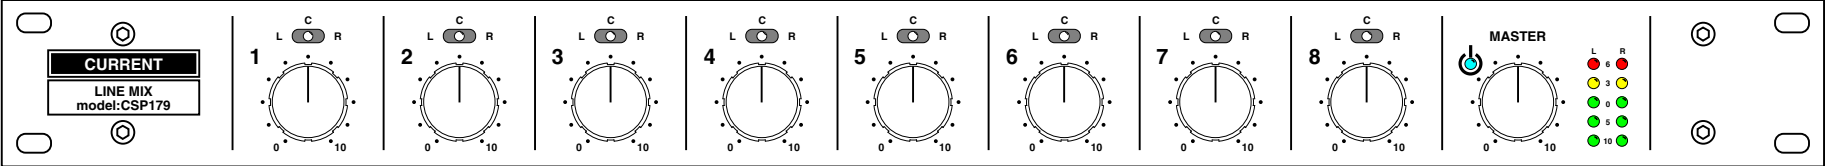

482.0

(c)CURRENT, INC.	CSP179 LINE MIX	Jun.2013
H.ICHIIHASHI	PANEL DIAGRAM	CSP179-D