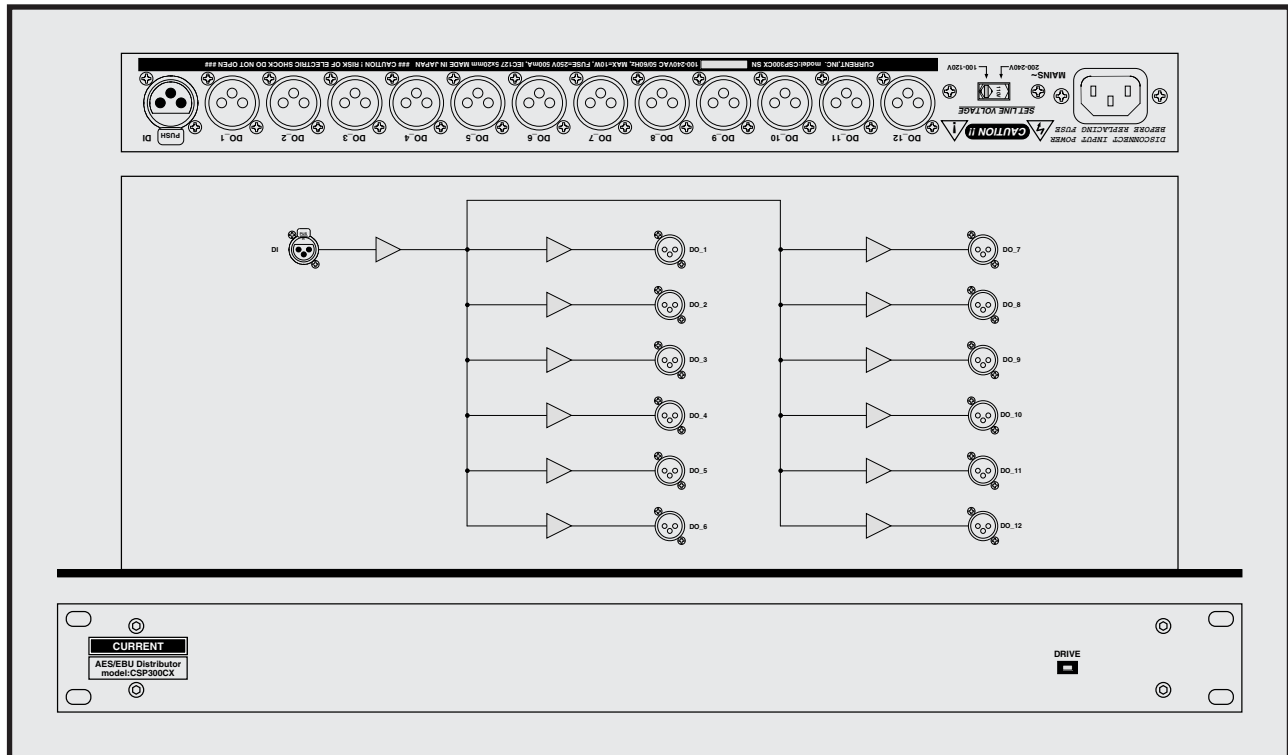

## DIGITAL AUDIO DISTRIBUTOR

12 distributes AES/EBU digital audio  
 192k support  
 World wide mains support  
 19 inches 1U size

**CSP300CX is an AES/EBU digital audio distributor of 1 input and 12 output configuration. It does not work for causes such as mismatching or the voltage drop unlike an analog audio properly without obeying the transmission impedance that XLR connector using in AES/EBU is prescribed when it simply connects it to parallel. In case of a copy and the distribution, it is necessary to use a distributor by all means.**

### "Input and output connectors"

All the input and output connectors of CSP300CX is XLR types of 110 Ω balance specifications.

### About "connection"

When you use it in an unbalanced coaxial line, please connect pin 3 of the input to pin 1. In addition, in the output, it is connected to pin 2 and pin 1, and, please do pin 3 to open. Please be careful, and in this case, as for the input impedance, it is to 110 Ω, and it is, and the output impedance, please warn 56 Ω