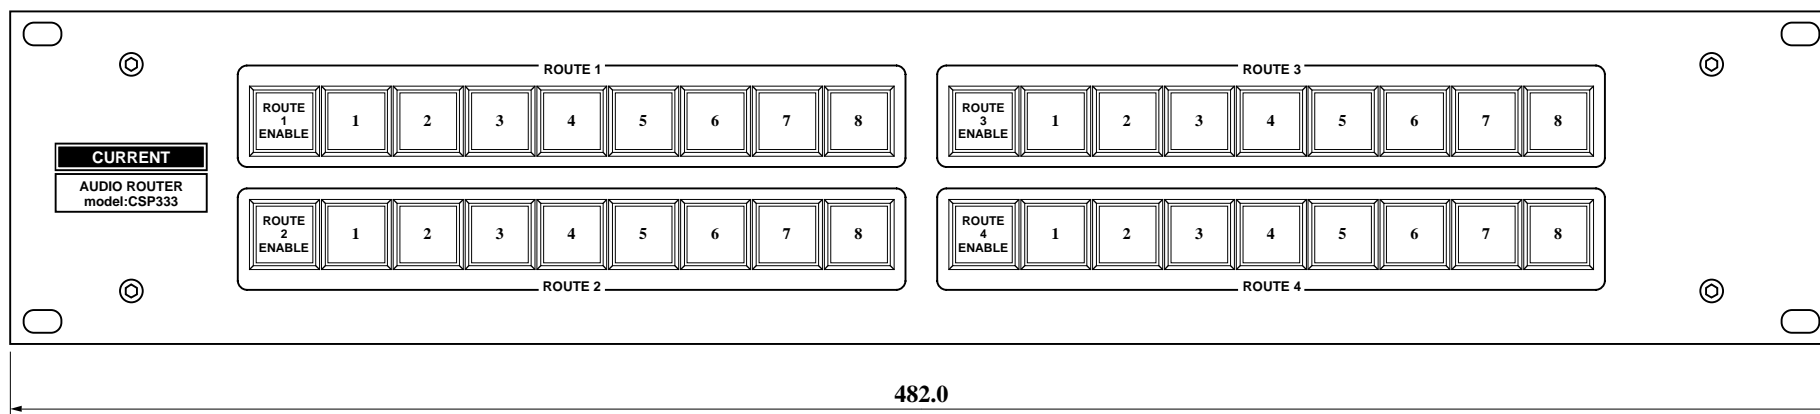

88.0

482.0

(c)CURRENT,INC.	CSP333 AUDIO ROUTER	Mar.2006
H.ICHHASHI	PANEL DIAGRAM	CSP333-D