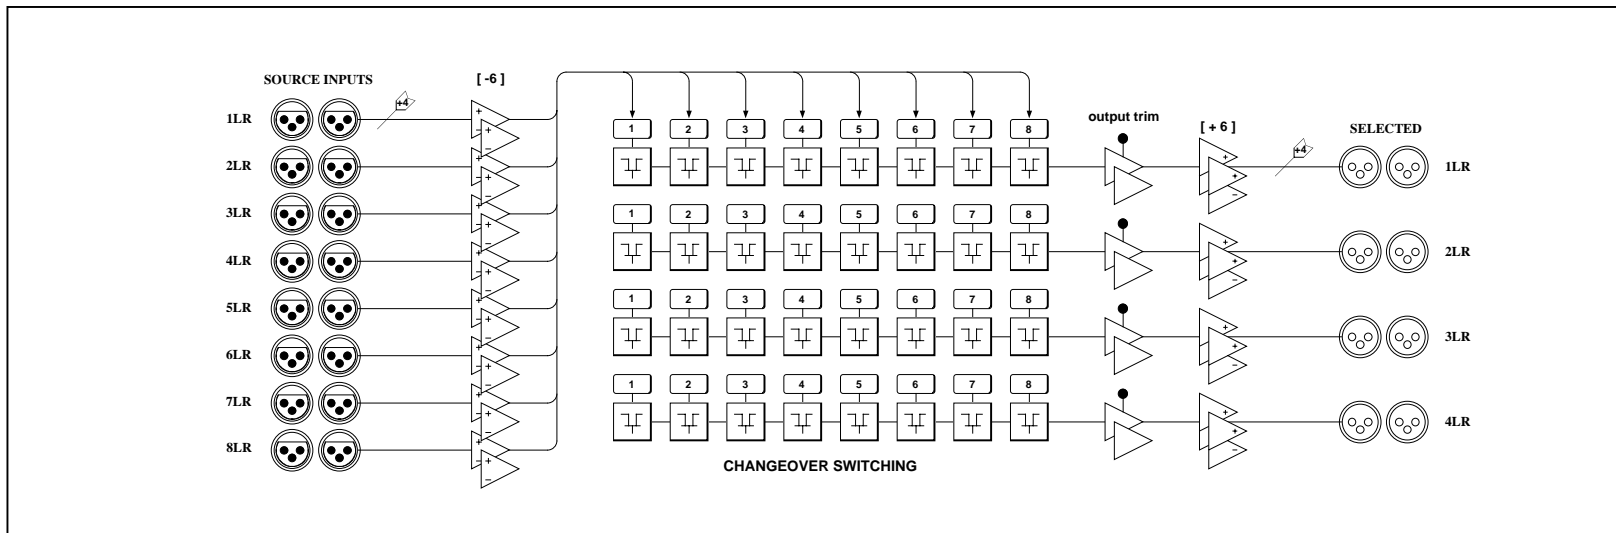

302.6

88.0

482.0

(c)CURRENT,INC.	CSP333 AUDIO ROUTER	Mar.2006
H.ICHHASHI	PANEL DIAGRAM	CSP333-D