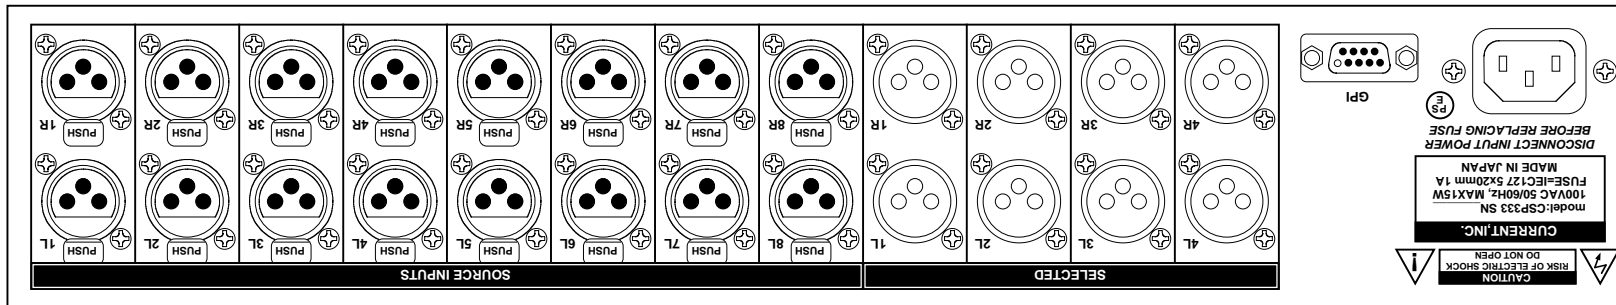

302.6

88.0

482.0

(c)CURRENT,INC.	CSP333 AUDIO ROUTER	Mar.2006
H.ICHHASHI	PANEL DIAGRAM	CSP333-D