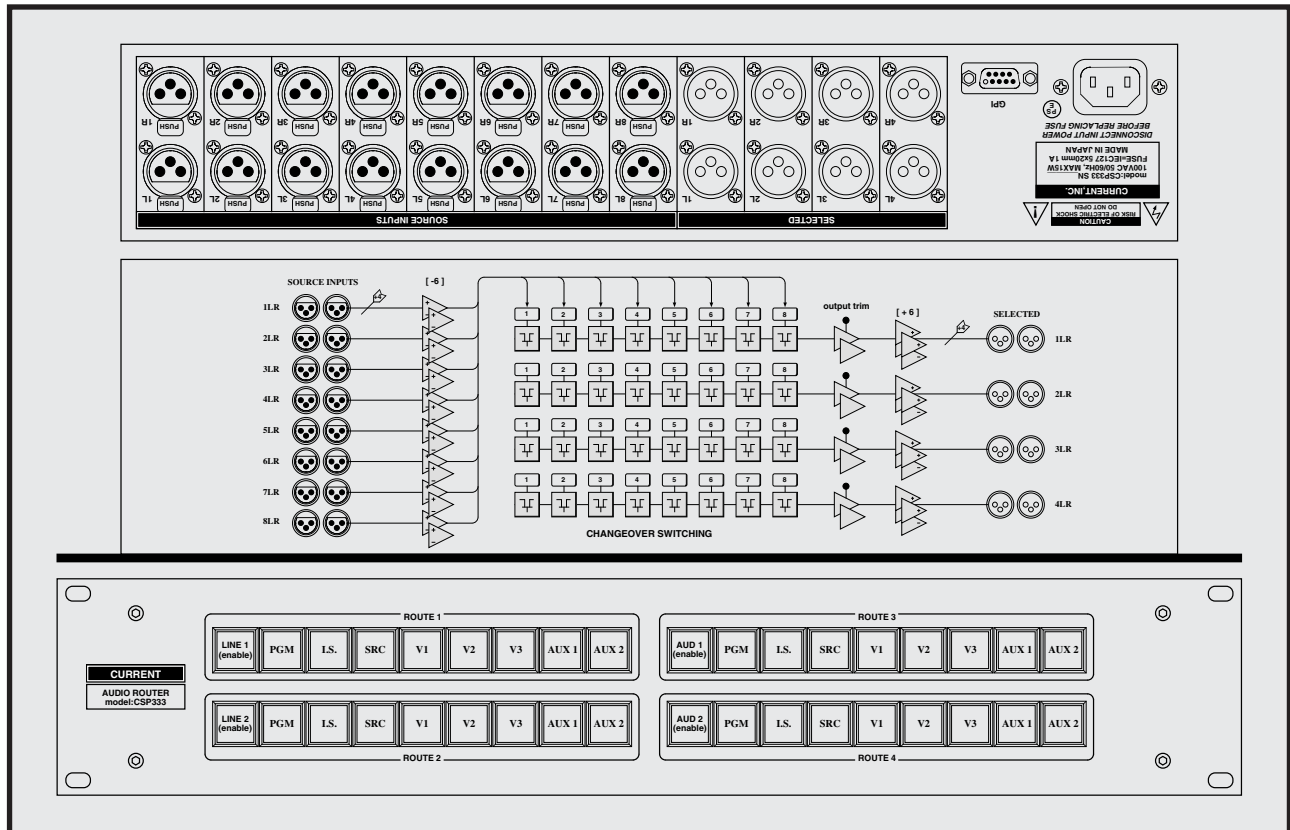

CURRENT PRODUCTS model:CSP333

STEREO AUDIO ROUTER

A stereo audio system router of 8x4
 A low noise, high sound quality
 A design with high visibility
 It is most suitable as a program selector
 19 inches 2U size

CSP333 eight stereo input is, the output is a four-channel stereo audio router.
It can choose either of the input of 8 systems by each output.
By a panel design with high visibility, it can do setting and the confirmation that are in a state quickly.
It is most suitable for choice and the routing use of the audio system source.

"INPUT"

It can input the stereo source of 8 systems.
 Rearrangement of the system can easily be XLR type connectors are.

"OUTPUT"

By the stereo output of 4 systems, the source which it chose with front panel is output.
 Rearrangement of the system can easily be XLR type connectors are.

"Front panel"

It operates a select button while pressing the 'Enable' button for prevention of operational error.
 Source 1 is chosen at the time of the power-up by all routes.
 In addition, it can easily change the name of the button by replacing films.