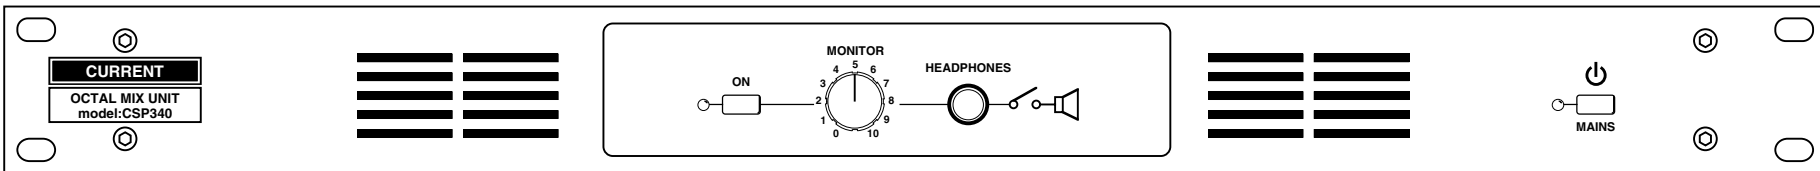

482.0

44.0

(c)CURRENT, INC.	OCTAL MIX UNIT CSP340	OCT. 96
H.ICHIMASHI	PANEL DIAGRAM	CSP340-D

Feb.2008