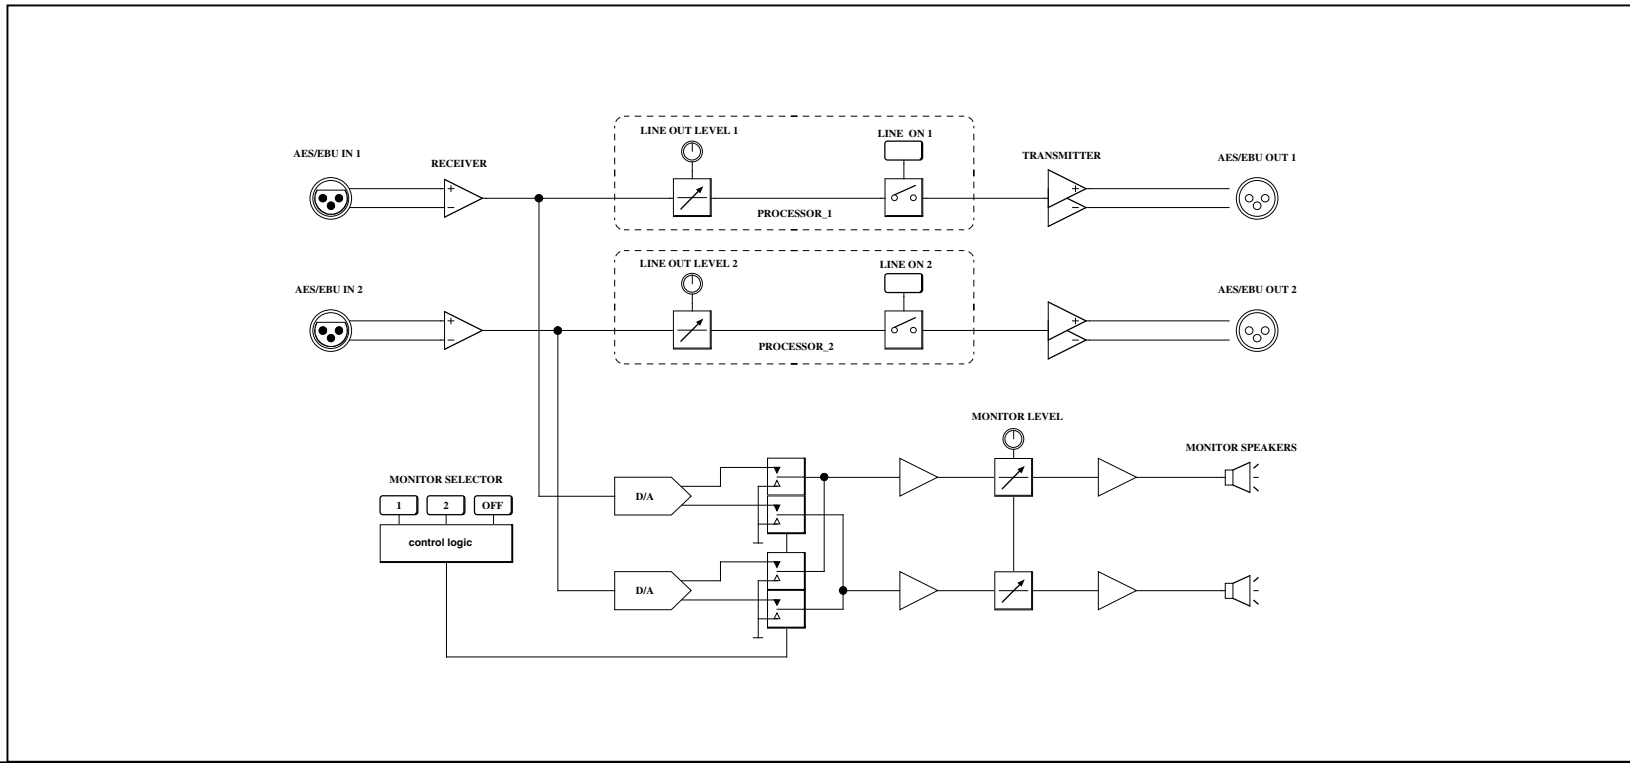

(c)CURRENT,INC.	DIGITAL MONITOR CSP370	Nov.2019
H.ICHIHASHI	PANEL DIAGRAM	CSP370-D2019