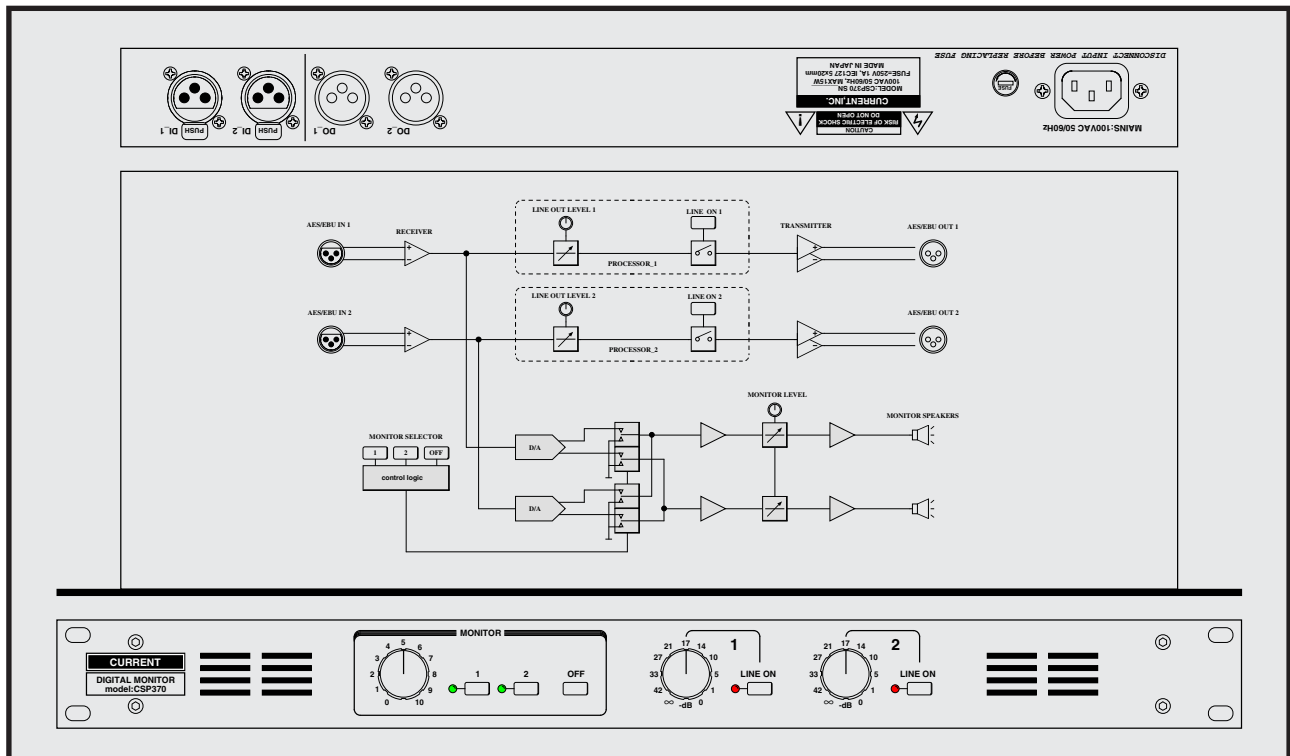

CURRENT PRODUCTS model:CSP370

DIGITAL MONITOR

Dual digital audio level control
 Line ON/OFF
 Line out volume control
 Stereo monitor speaker
 19 inches 1U size

CSP370 is digital monitor unit that dual digital audio line out level, ON/OFF, monitor with speaker are possible. It is most suitable as the digital line out key to CD, MD.

"Line out"

2 path is independent and is continuous variable possibility at line out level in the range of 0dB to infinite. Additionally, it can turn on the output with LINE ON button.

"Monitor"

It switches either 2 path and can monitor it with speaker. Monitor source is led by input section and can monitor even state of LINE off. In addition, it is not controlling emphasis with DA converter for monitors.

- 🍏 **AES/EBU INPUT:** BALANCED 110Ω XLR3-F
- 🍏 **AES/EBU OUTPUT:** BALANCED 110Ω XLR3-M
- 🍏 **RESOLUTION:** 16bit
- 🍏 **SAMPLING RATE:** 44.1kHz & 48kHz
- 🍏 **EMPHASIS:** NO PROCESSED
- 🍏 **CONTROL:** LINE LEVEL, CUT, MONITOR LEVEL
- 🍏 **LEVEL CONTROL:** 0~-60dB,∞
- 🍏 **MONITOR SPEAKERS:** STEREO MAX 500mW
- 🍏 **MAINS:** 100VAC 50/60Hz MAX=15W
- 🍏 **DIMENSIONS:** 482Wx44Hx303D 4kg