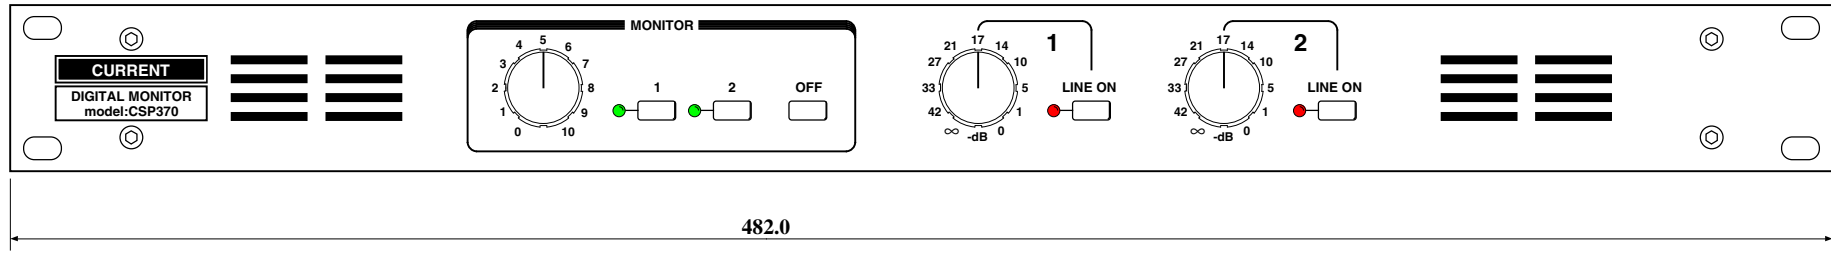

(c)CURRENT,INC.	DIGITAL MONITOR CSP370	Nov.2019
H.ICHIHASHI	PANEL DIAGRAM	CSP370-D2019