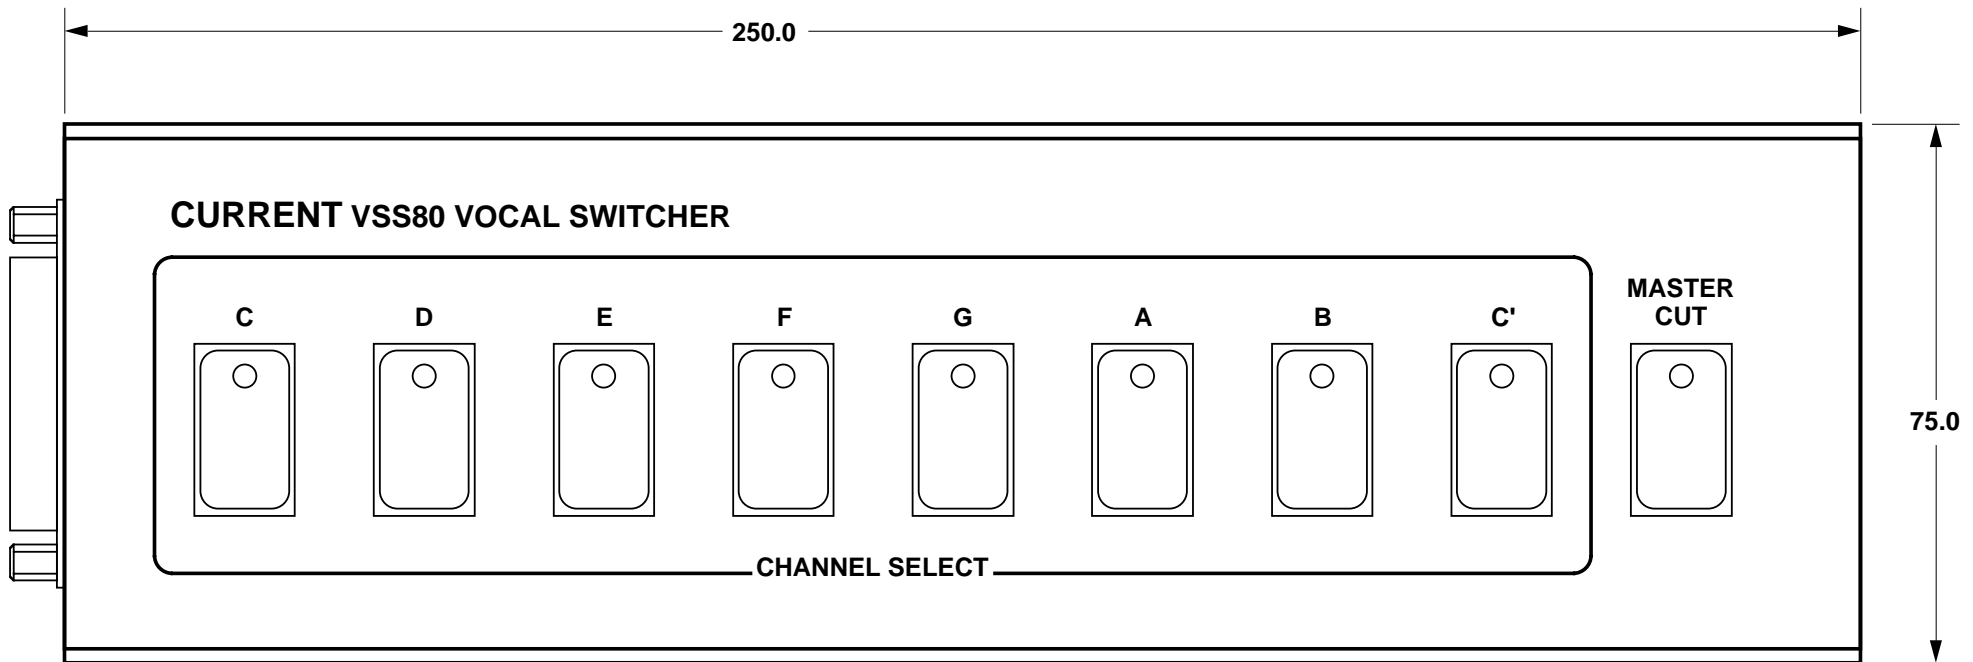

CURRENT,INC.	CSP380 STEREO AUDIO SWITCHER	APR.97
H.ICHIHASHI	CONTROL UNIT PANEL DIAGRAM