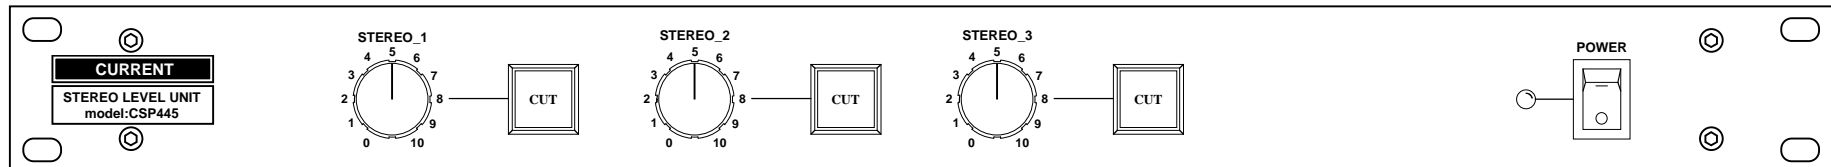

482.0

44.0

(c)CURRENT,INC.	STEREO LEVEL UNIT CSP445	Aug.2002
H.ICHIHASHI	PANEL DIAGRAM	CSP445-D