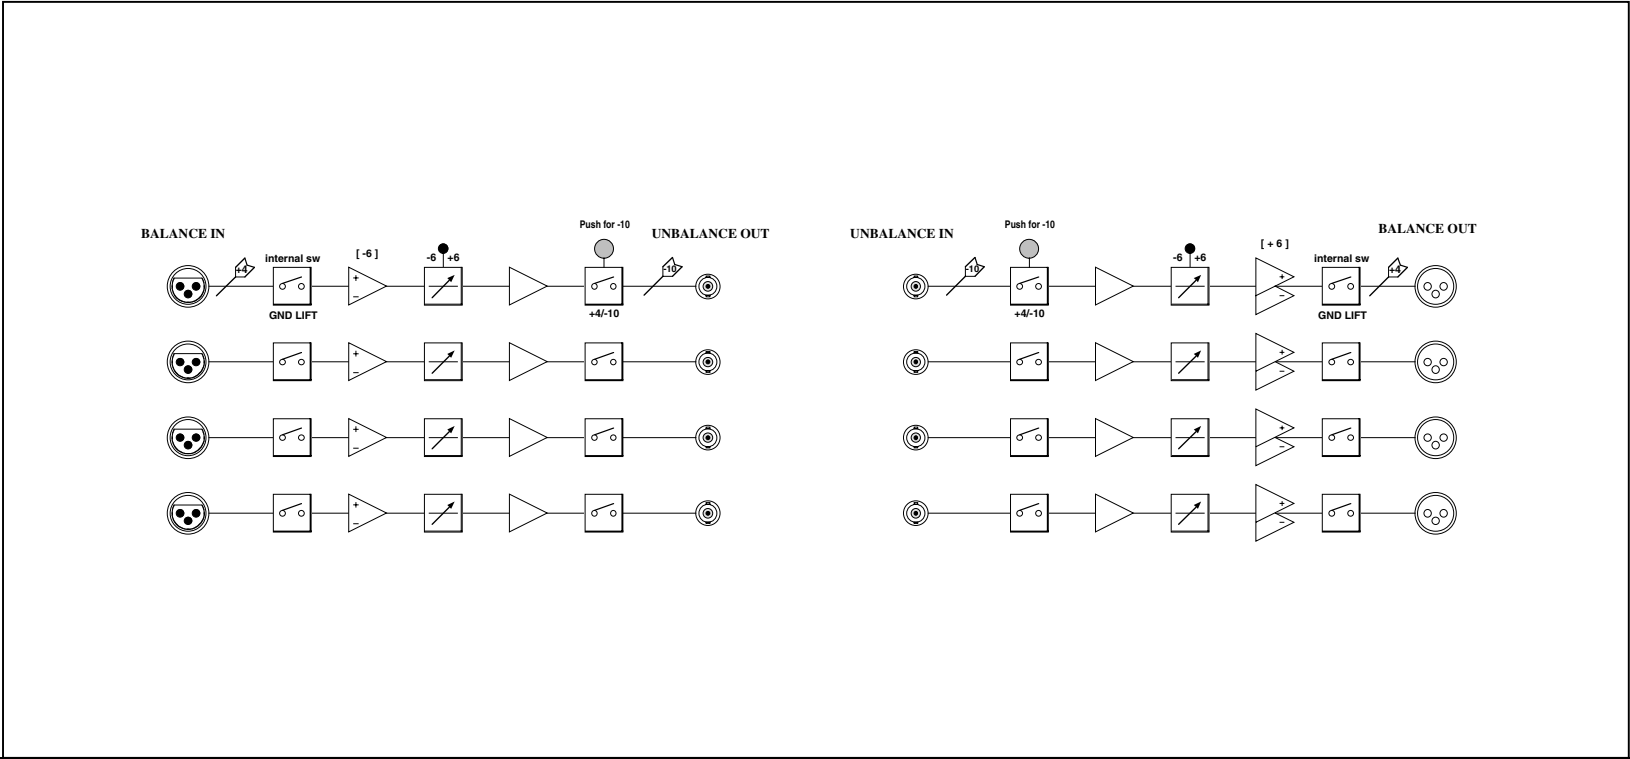

Match box	CSP447	¥560,000
accessory : AC cable		

The specifications are subject to change without notice.
 2-26-11 AKATSUTSUMI, SETAGAYA-KU, TOKYO, 156-0044 JAPAN

302.6

44.0

482.0

(c)CURRENT,INC.	CSP447 MATCHBOX	Jan.2007
H.ICHIHASHI	PANEL DIAGRAM	CSP447-D