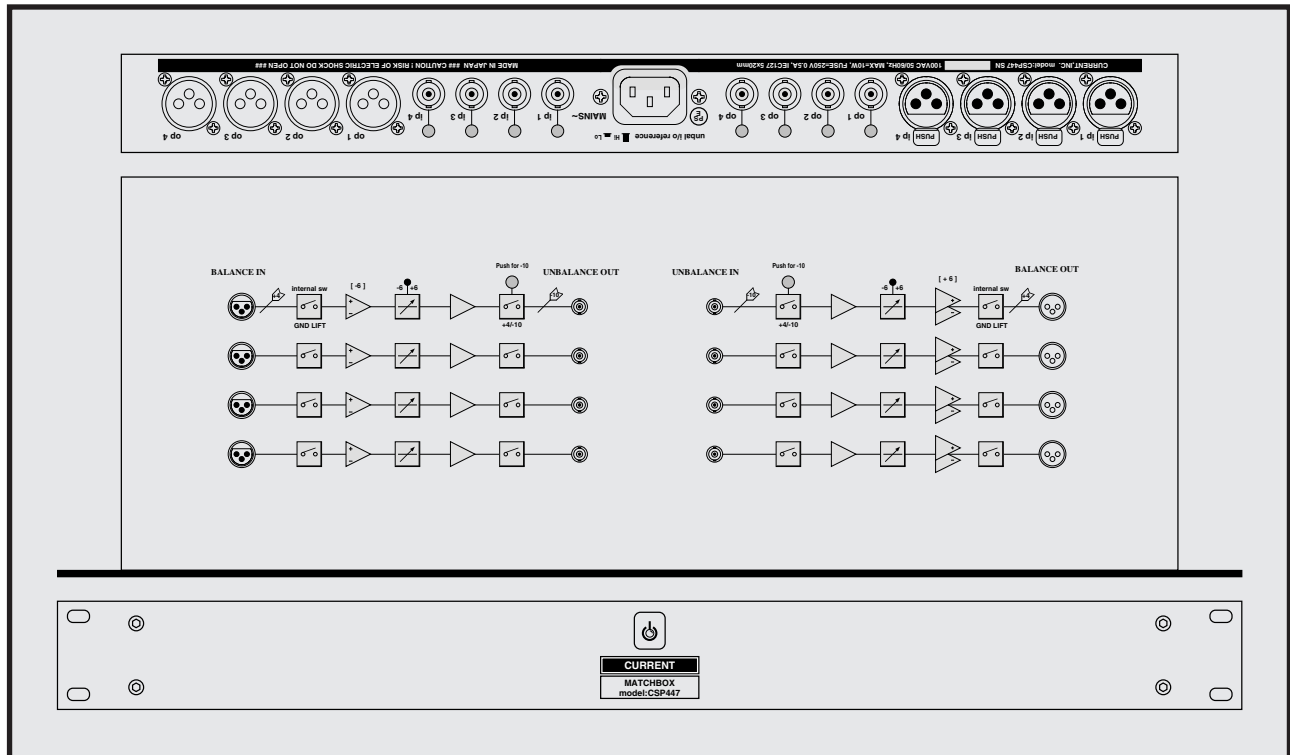

CURRENT PRODUCTS model:CSP447

MATCHBOX

Bidirectional 4ch level converter
 Super high-quality sound, low noise
 Broadband
 Reference level variable
 Perfect level match
 GND lift function
 19 inches 1U size

CSP447 is the matchbox which developed +4dBu which is a standard level of the professional equipment and the -10dBV of the general consumer product level for the purpose of matching by high-quality sound and a low noise. It allows the connection of 2 stereo equipments by implementing 4 'balanced to unbalanced' circuits and 4 'unbalanced to balance' circuits. Moreover, the flat broadband design supports high sampling recording in the range of 10Hz to 100kHz having margin.

"Input and output"

It adopts a reliable BNC connector to an unbalanced connector to a balance connector in XLR.

"GND"

The noise with the GND loop can be solved by separating GND of XLR with an internal switch.

"Reference"

It can switch a reference level of the unbalance part by the changeover switch of the panel. When it input +4dBu into XLR, in the case of +4dBu, a switch is output in +4dBu and, in the case of -10dBV, is output in -10dBV.