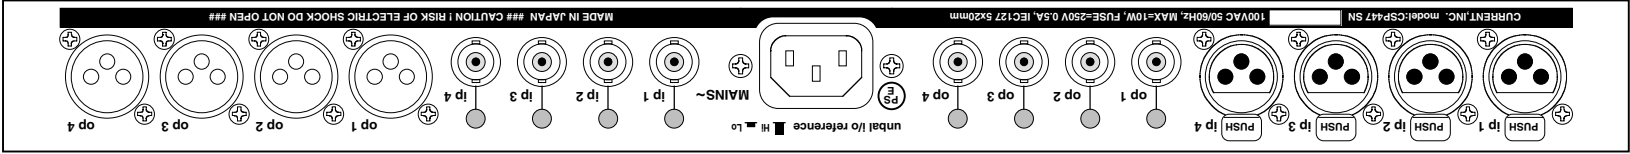

302.6

44.0

482.0

(c)CURRENT,INC.	CSP447 MATCHBOX	Jan.2007
H.ICHIHASHI	PANEL DIAGRAM	CSP447-D