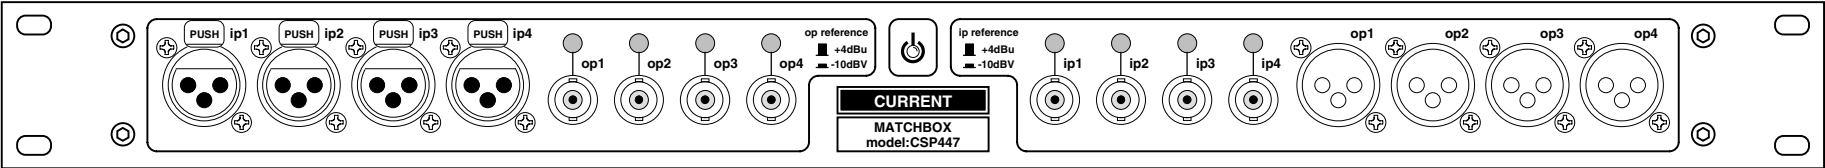

482.0

44.0

(c)CURRENT,INC.	CSP447-1 MATCHBOX	Jan.2007
H.ICHIHASHI	PANEL DIAGRAM	CSP447-1D