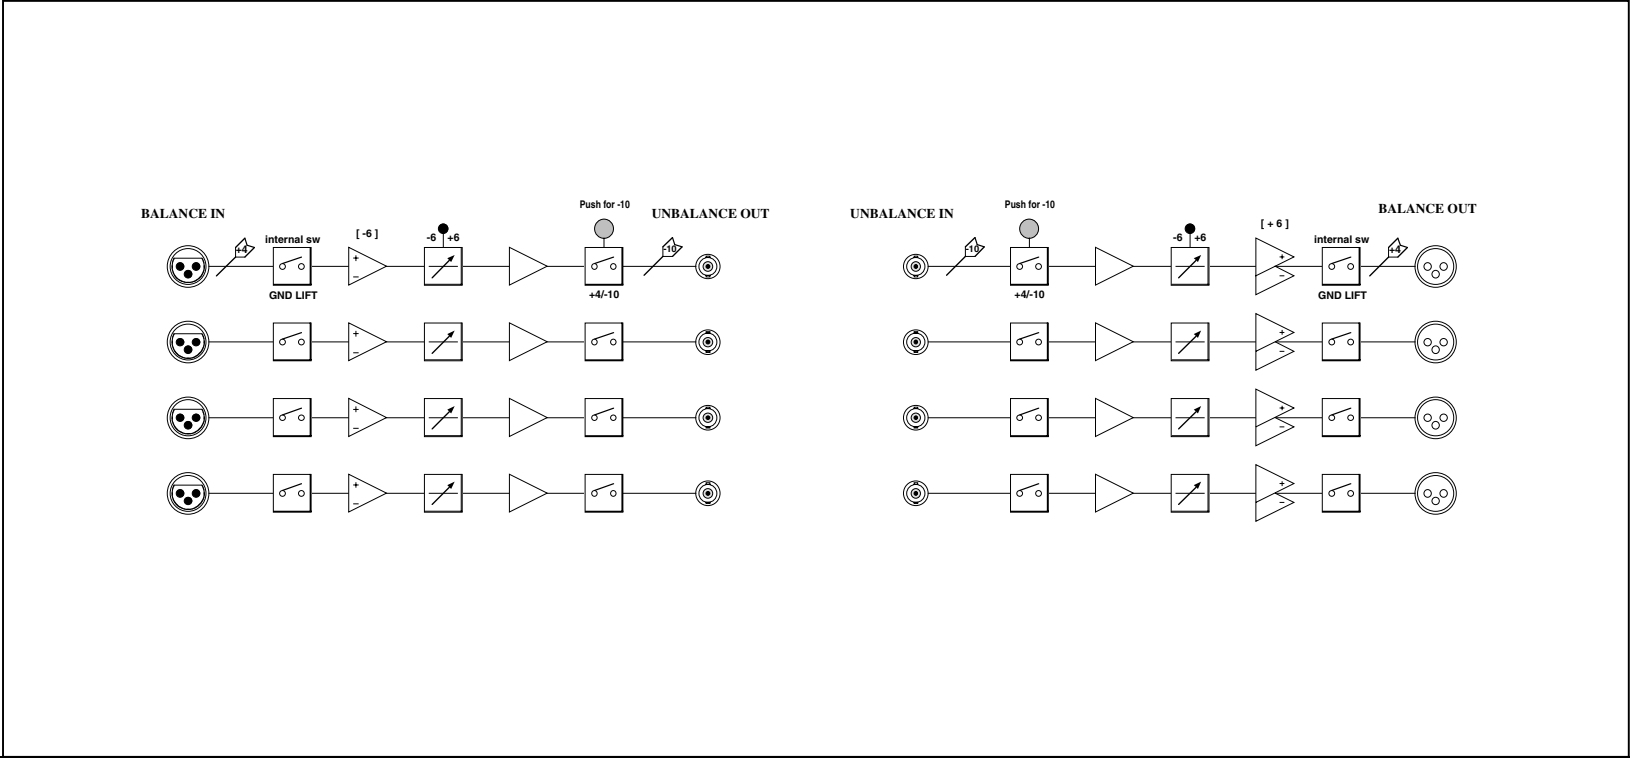

302.6

44.0

482.0

(c)CURRENT,INC.	CSP447 MATCHBOX	Jan.2007
H.ICHIHASHI	PANEL DIAGRAM	CSP447-D