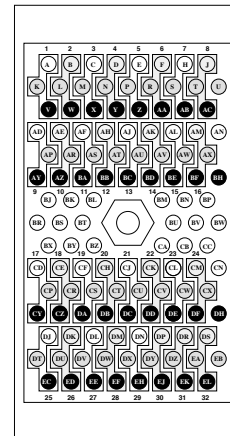

CURRENT PRODUCTS model:CSP903

24ch CONNECTORS BOX

24ch box

Combo of XLR and the phone

It is solid and is lightweight

CSP903 is 24ch connector box using a combo connector configured in XLR-3P female and phone 3P.

Only the position of 24ch is providing with a switch to make the second pin open and can deal when a problem occurs when it connects unbalanced.

"Others"

Please refer about the customize of the connector.

SPECIFICATIONS

♣ FEMALE XLR CONNECTORS: XLR3-F+Phone 3P

♣ MULTI CONNECTOR: ELCO120-M

♣ DIMENSIONS: 430Wx70Hx100D 2Kg

Connector box	CSP903	¥96,000
---------------	--------	---------

accessory : None

"24ch MULTI" ELCO120-M Connector Pin List