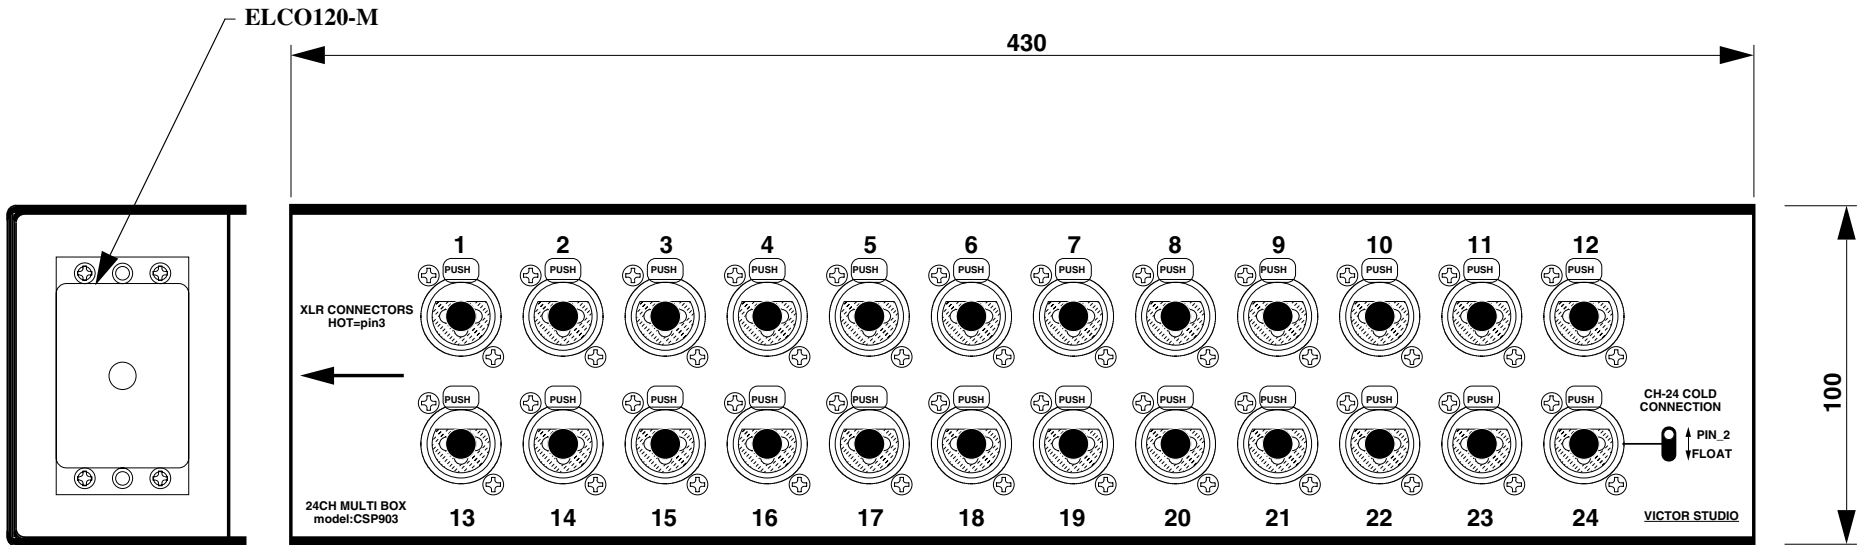

CURRENT, INC.	24CH MULTI BOX model: CSP903	97/04/30
H. ICHIHASHI	PANEL DIAGRAM