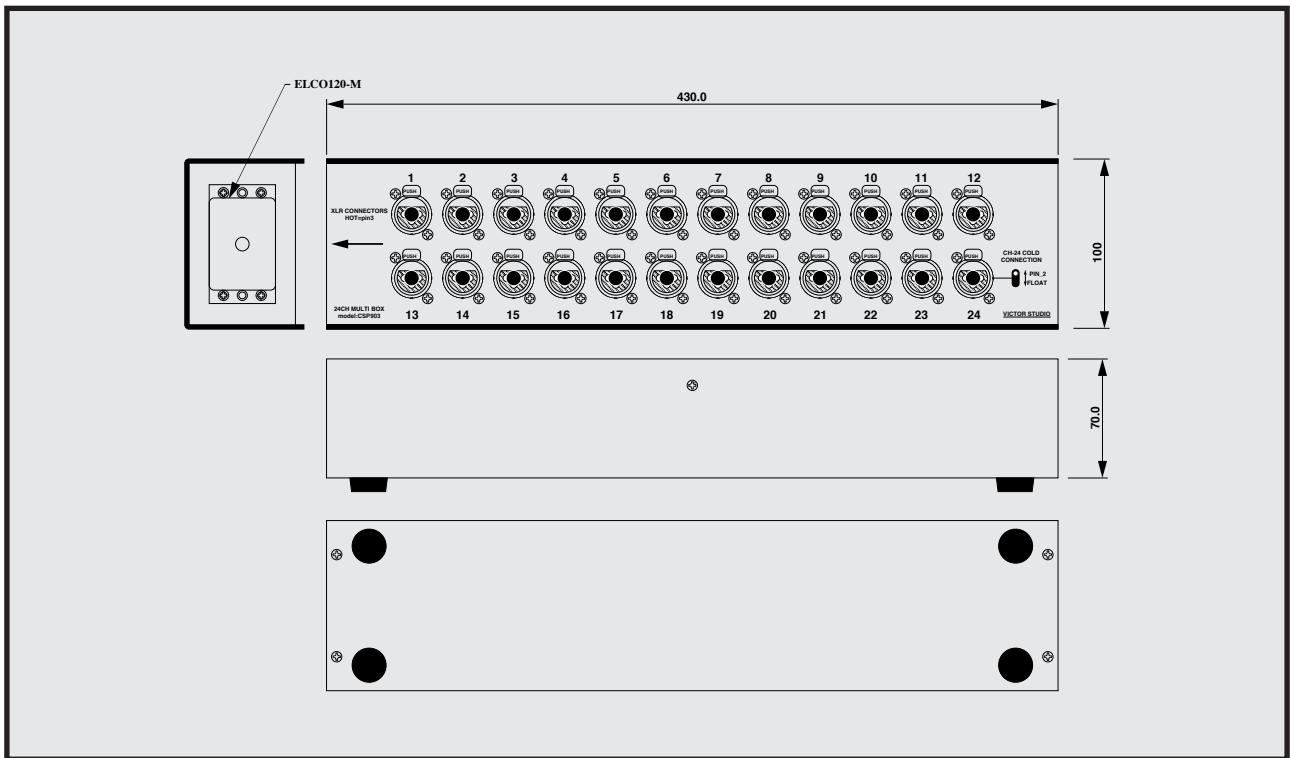

CURRENT PRODUCTS model:CSP903

24ch CONNECTORS BOX

24ch box

Combo of XLR and the phone

It is solid and is lightweight

CSP903 is 24ch connector box using a combo connector configured in XLR-3P female and phone 3P.

Only the position of 24ch is providing with a switch to make the second pin open and can deal when a problem occurs when it connects unbalanced.

"Others"

Please refer about the customize of the connector.

SPECIFICATIONS

♣ FEMALE XLR CONNECTORS: XLR3-F+Phone 3P

♣ MULTI CONNECTOR: ELCO120-M

♣ DIMENSIONS: 430Wx70Hx100D 2Kg

Connector box	CSP903	¥96,000
---------------	--------	---------

accessory : None

"24ch MULTI" ELCO120-M Connector Pin List

CURRENT, INC.	24CH MULTI BOX model: CSP903	97/04/30
H. ICHIHASHI	PANEL DIAGRAM	