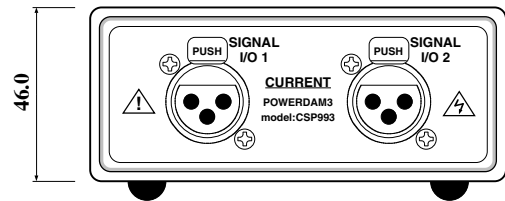

CSP993
XLR

CSP993-1
Double one

CSP993-2
Double both

CSP993-3
BNC

CSP993-4BNC
Double one

CSP993-5
BNC Double both

CSP993-11
XLR & BNC

CSP993-12
XLR Double & BNC

CSP993-13
XLR & BNC Double both

(c)CURRENT,INC.	CSP993 POWERDAM3	Oct.2020
H.ICHIHASHI	PANEL DIAGRAM	CSP993-D