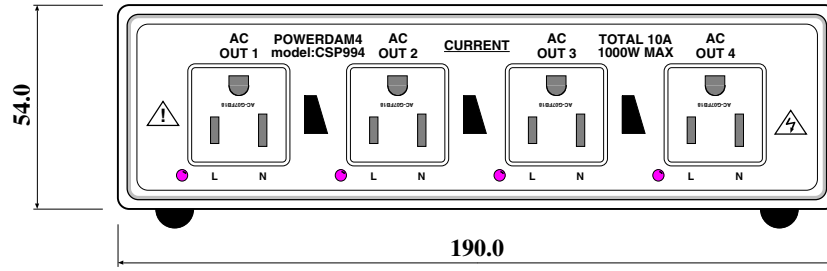

SPECIFICATIONS

●AC INPUTS: IEC320-C14, 100-120VAC

●AC OUTPUTS: NEMA5-15R 100-120VAC max 7A TOTAL 1000W

●INSULATION TEST: DC250V

●DIMENSIONS: 190Wx54Hx200D, 2.2kg

CSP994	ノーマル	¥60,000
CSP994-2	ダブル	¥72,000
CSP994-3	3倍	¥76,000
CSP994-4	4倍	¥84,000
付属品:なし 価格は税別		