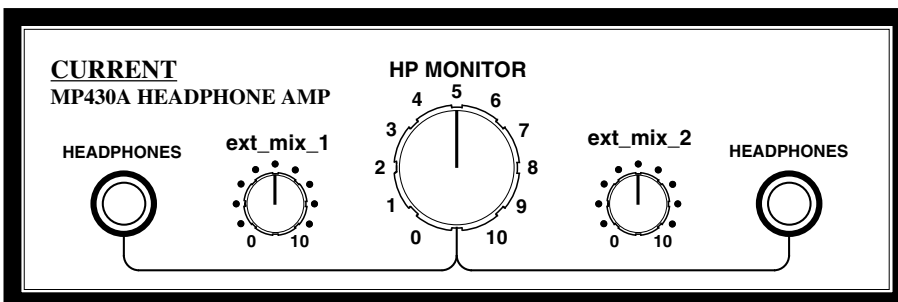

200.0

150.0