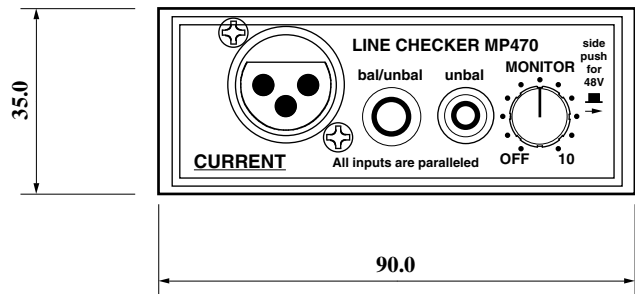

(c)CURRENT,INC.	LINE CHECKER MP470	May.2007
H.ICHIHASHI	PANEL DIAGRAM	May.2001
		MP470-D