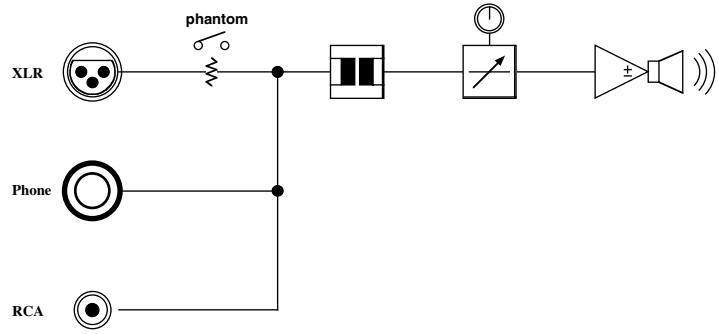

(c)CURRENT,INC.	LINE CHECKER MP470	May.2007
H.ICHIHASHI	PANEL DIAGRAM	May.2001
		MP470-D