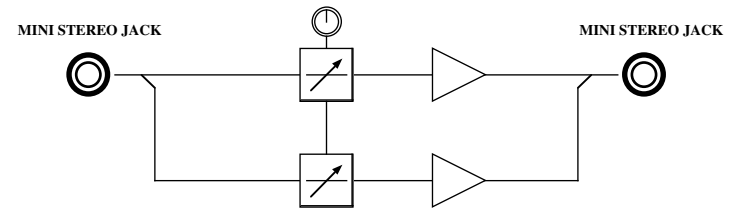

(c)CURRENT,INC.	STEREO HEADPHONE AMP MP480	AUG. 97
H.ICHIHASHI	PANEL DIAGRAM	MP480-D