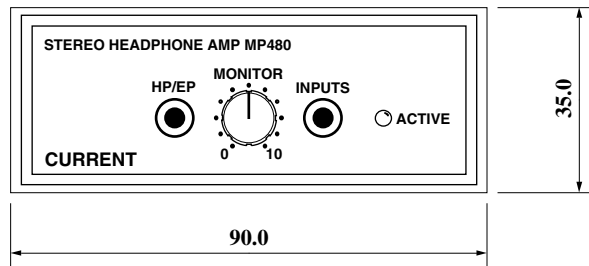

(c)CURRENT,INC.	STEREO HEADPHONE AMP MP480	AUG. 97
H.ICHIHASHI	PANEL DIAGRAM	MP480-D