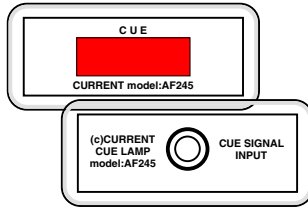

AF245

AF206A

AF205A

TB962T

**TB962T : 3V
TB962T12 : 12V**

≥rev4

(c)CURRENT,INC.	TB962T CUE SWITCH	Jul.2023
H.ICHIHASHI	PANEL DIAGRAM	TB962T-4D