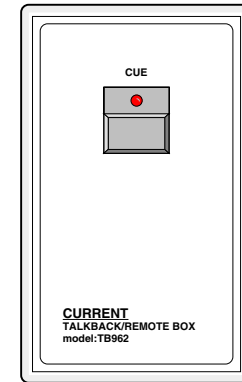

AF245

AF206A

AF205A

TB962T

**TB962T : 3V
TB962T12 : 12V**

≥rev4

(c)CURRENT,INC.	TB962T CUE SWITCH	Jul.2023
H.ICHIHASHI	PANEL DIAGRAM	TB962T-4D